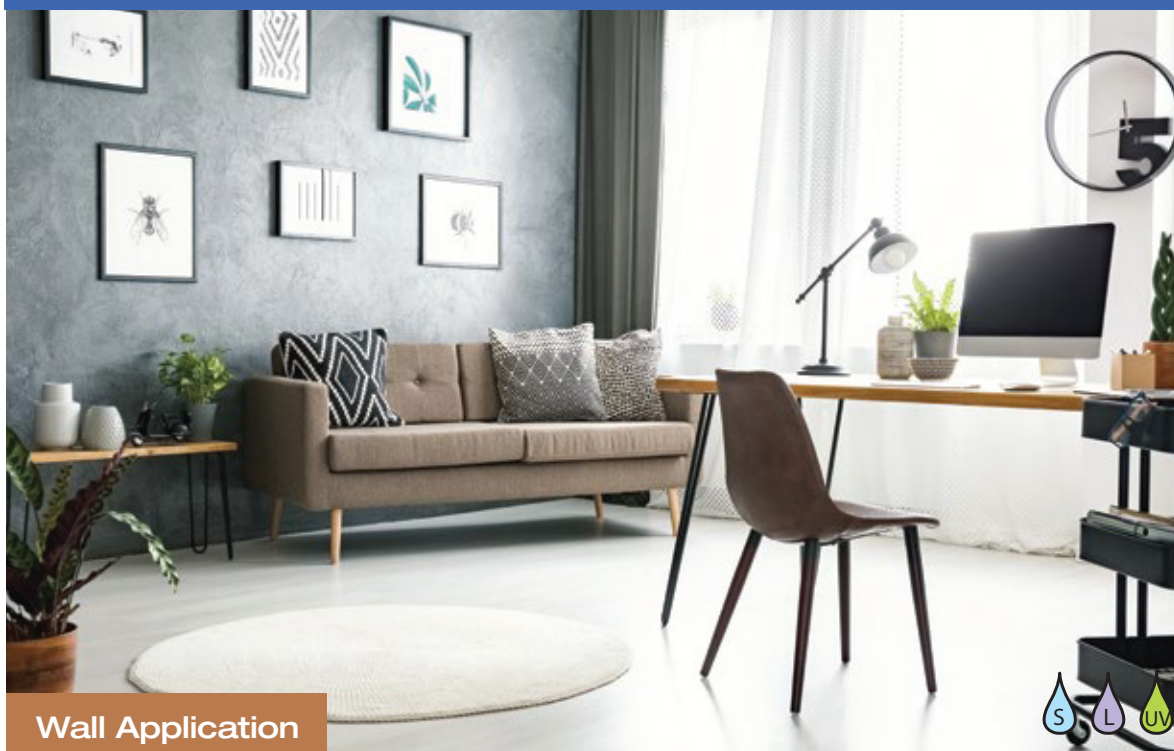

Wall Application

WALLMARK STUCCO HTR

263
HTR WALL VINYL
MATTE WHITE
REMOVABLE ADHESIVE

Actual Film

6.0 MIL MATTE WHITE STUCCO EMBOSSED WALL VINYL
Clear High-Tack Removable Adhesive 90# Layflat Liner

- Give smooth painted walls the look of decorative plaster with this easy-to-apply stucco textured vinyl
- Unique HTR adhesive allows for ease of install with repositionability and clean removal, but is designed to hold on a wider range of wall surfaces
- Excellent image quality and opacity for wall murals, graphics and POP decals
- Safe for all spaces with its E84 Class A Fire rating and compliance with REACH and RoHS

Wall Application