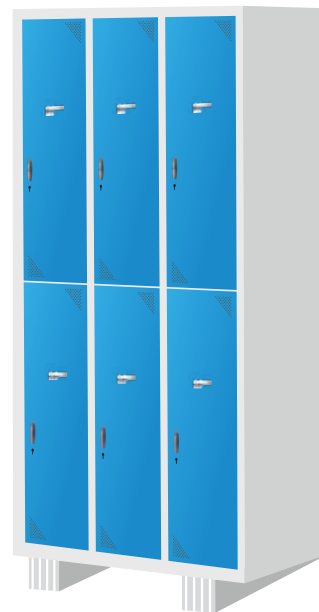

Industrial Lockers - Six Tier
Product Code: AF/IL/06
(Dimension: H 1980mm X W 914mm X D 483mm)
with six big lockers