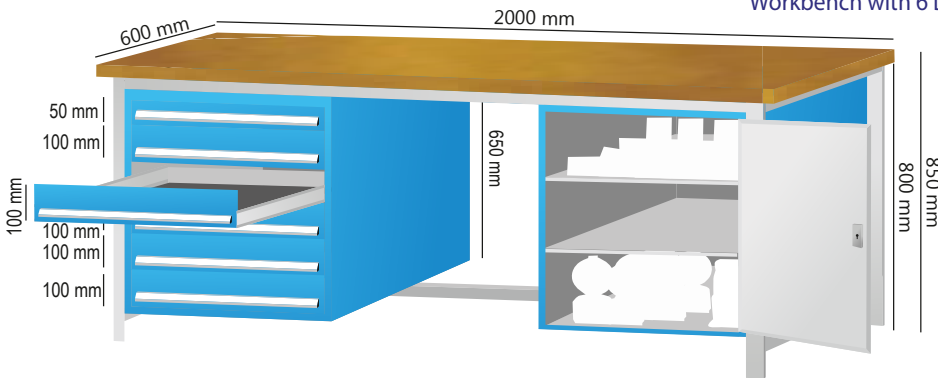

Workbench with 6 Drawer Double Tool Cabinets

Product Code: [AF/WB/02/DTC/06/01](#)
Workbench (Dimension
H 850mm X W 2000mm X D 600mm)
Tool Cabinet (Dimension
H 650mm X W 600mm X D 600mm)