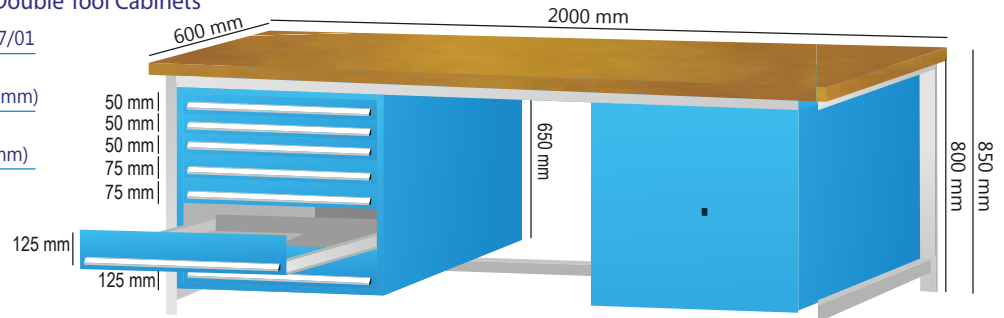

Perfo Board (Dimension: H 457mm X W 2000mm)
Product Code : AF/PB/04
(For set of hooks please refer page no. 49)

Workbench with 4 Drawer Double Tool Cabinets

Product Code: [AF/WB/02/DTC/04/01](#)
 Workbench (Dimension
 H 850mm X W 2000mm X D 600mm)
 Tool Cabinet (Dimension
 H 650mm X W 600mm X D 600mm)

Workbench with 5 Drawer Double Tool Cabinets

Product Code: [AF/WB/02/DTC/05/01](#)
 Workbench (Dimension
 H 850mm X W 2000mm X D 600mm)
 Tool Cabinet (Dimension
 H 650mm X W 600mm X D 600mm)

Workbench with 6 Drawer Double Tool Cabinets

Product Code: [AF/WB/02/DTC/06/01](#)
 Workbench (Dimension
 H 850mm X W 2000mm X D 600mm)
 Tool Cabinet (Dimension
 H 650mm X W 600mm X D 600mm)

Workbench with 7 Drawer Double Tool Cabinets

Product Code: [AF/WB/02/DTC/07/01](#)
 Workbench (Dimension
 H 850mm X W 2000mm X D 600mm)
 Tool Cabinet (Dimension
 H 650mm X W 600mm X D 600mm)