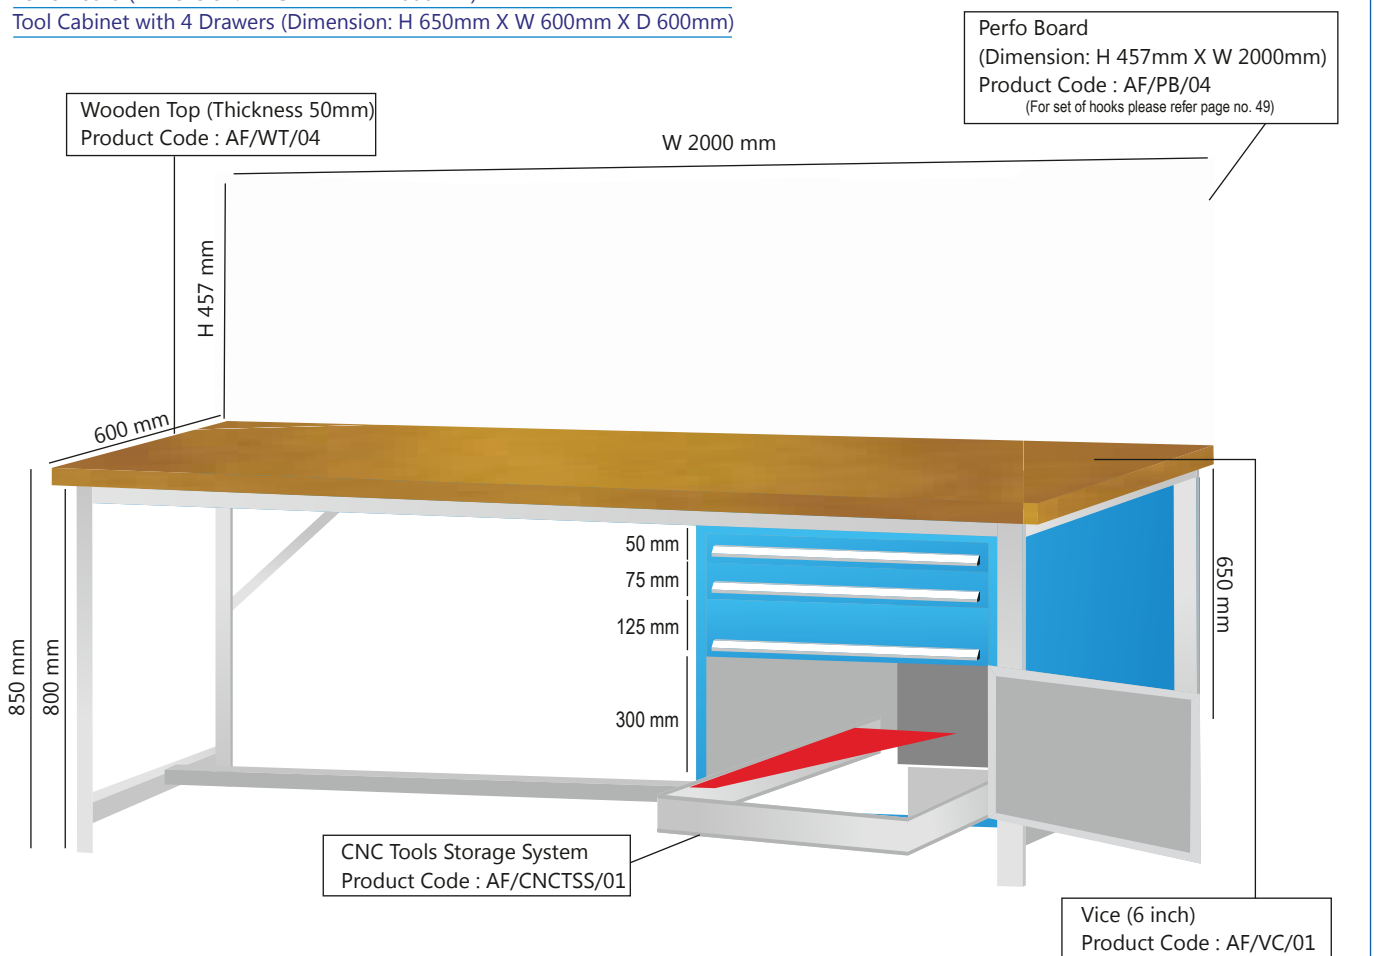

Filing Rack
Product Code: AF/FR/01
(Dimension: H 1980mm X W 914mm X D 305mm)
with four shelves

Twin Filing Rack
Product Code: AF/FR/02
(Dimension: H 1980mm X W 1828mm X D 305mm)
with five shelves

Slotted Angle Rack
Product Code: AF/SR/01
(Dimension: H 1980mm X W 914mm X D 305mm)
with five shelves

Work Benches *Collection*

Static Workbench

Product Code: AF/WB/01

(Dimension: H 850mm X W 1500mm X D 600mm)

Static Workbench

Product Code: AF/WB/02

(Dimension: H 850mm X W 2000mm X D 600mm)

Workbench with Perfo Board and 4 Drawer Tool Cabinet

Product Code: AF/WB/02/TC/04/01/PB/04

Workbench (Dimension: H 850mm X W 2000mm X D 600mm)

Perfo Board (Dimension: H 457mm X W 2000mm)

Tool Cabinet with 4 Drawers (Dimension: H 650mm X W 600mm X D 600mm)

Assembly Workbench
with Shelves, Footrest,
Perfo, Cabinets with wheels,
Swivel Arm with Two Joints &
Pneumatic Systems
(Electrical Systems, Lamps,
Hooks, Tools, Electrical Tools,
Boxes & Containers Excluded)