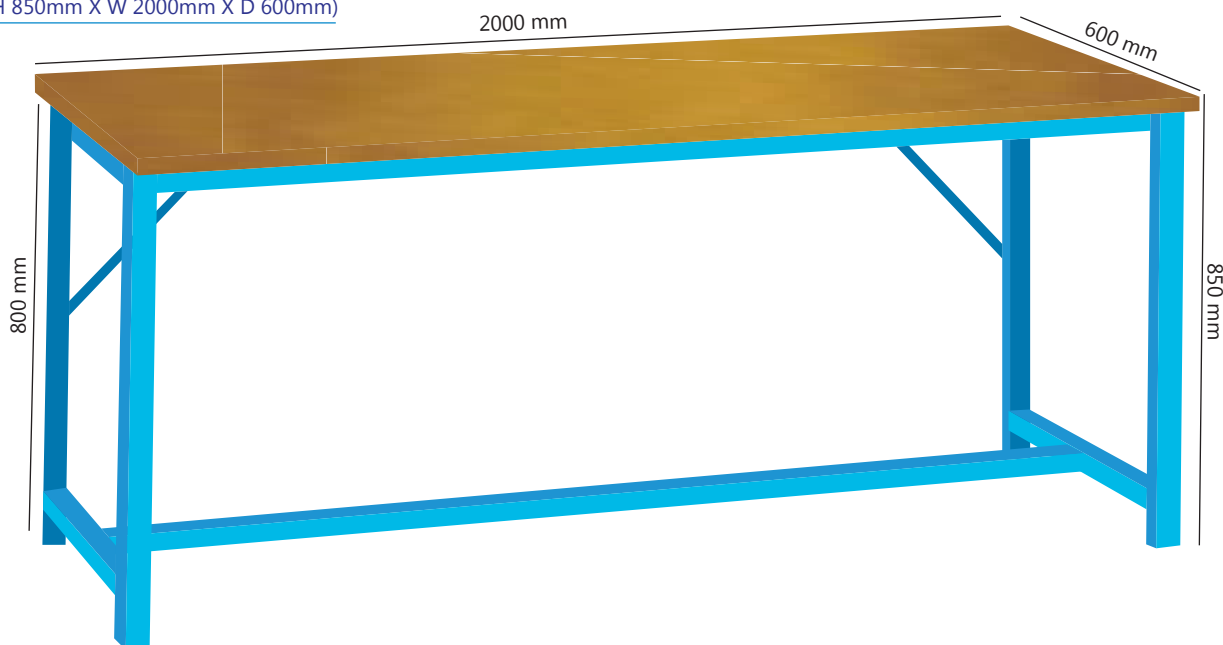

Work Benches *Collection*

Static Workbench

Product Code: AF/WB/01

(Dimension: H 850mm X W 1500mm X D 600mm)

Static Workbench

Product Code: AF/WB/02

(Dimension: H 850mm X W 2000mm X D 600mm)

Workbench with Perfo Board and 4 Drawer Tool Cabinet

Product Code: AF/WB/02/TC/04/01/PB/04

Workbench (Dimension: H 850mm X W 2000mm X D 600mm)

Perfo Board (Dimension: H 457mm X W 2000mm)

Tool Cabinet with 4 Drawers (Dimension: H 650mm X W 600mm X D 600mm)

Assembly Workbench
with Shelves, Footrest,
Perfo, Cabinets with wheels,
Swivel Arm with Two Joints &
Pneumatic Systems
(Electrical Systems, Lamps,
Hooks, Tools, Electrical Tools,
Boxes & Containers Excluded)