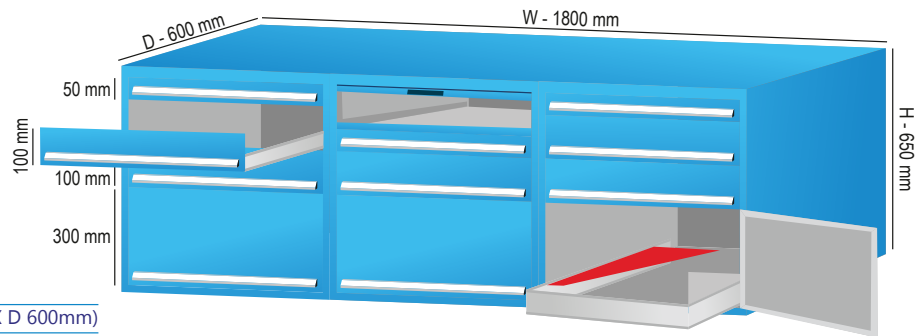

4 Drawer Triple Tool Cabinet

Product Code: AF/TTC/04/01

(Dimension: H 650mm X W 1800mm X D 600mm)

Product Code: AF/TTC/04/01A

(Dimension: H 650mm X W 2100mm X D 680mm)