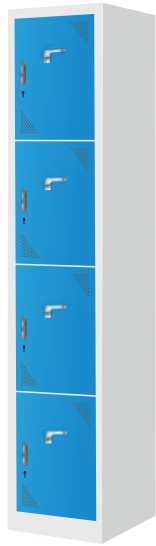

Industrial Column Lockers - Four Tier
Product Code: AF/ICL/04
(Dimension: H 1905mm X W 380mm X D 457mm)
with four lockers