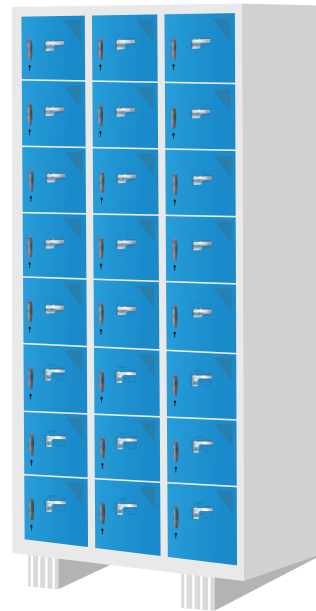

Industrial Lockers - Twenty Four Tier
Product Code: AF/IL/24
(Dimension: H 1980mm X W 914mm X D 483mm)
with twenty four lockers