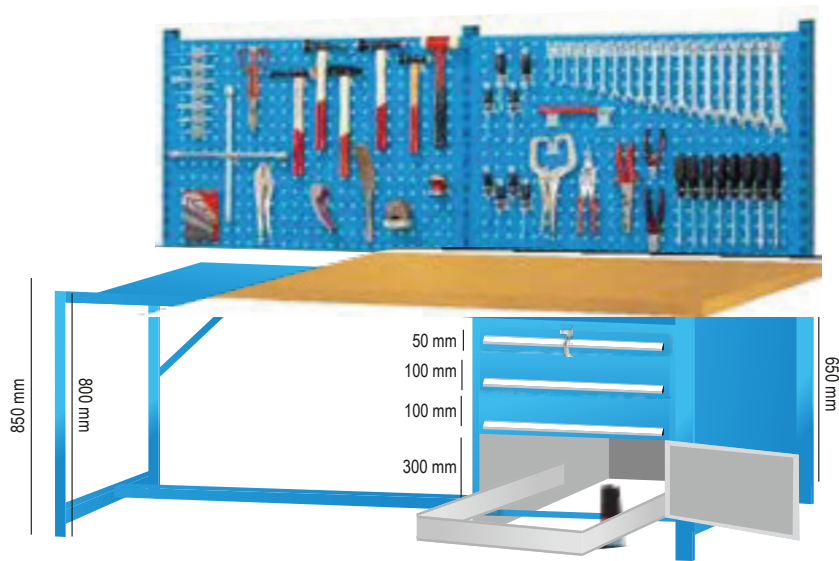

Product Code: AF/AWB/02

Workbench (Dimension: H 850mm X W 1500mm X D 600mm)

Assembly Unit with Two Shelves (Dimension: H 1050mm X W 1500mm)

5 Drawer Tool Cabinet (Dimension: H 650mm X W 600mm X D 600mm)

**Assembly Workbench with 1 Perfo Panel,
1 Louver Panel, 1 Pneumatic System**
(Tools, Boxes & Electrical Equipment Excluded)

Product Code: AF/AWB/01

Workbench (Dimension: H 850mm X W 1000mm X D 600mm)

Assembly Unit (Dimension: H 1050mm X W 800mm)

Assembly Workbench with 4 Trays
 (Tools, Boxes & Electrical Appliances Excluded)

Product Code: AF/AWB/03

Workbench (Dimension: H 850mm X W 1500mm X D 600mm)

Assembly Unit (Dimension: H 457mm X W 1500mm)

**Assembly Workbench with
 Perfo & 4 Drawer Tool Cabinet**
 (Tools, Boxes & Electrical Appliances Excluded)

Product Code: AF/AWB/04

Workbench (Dimension: H 850mm X W 1500mm X D 600mm)

4 Drawer Tool Cabinet (Dimension: H 650mm X W 600mm X D 600mm)

Perfo Board (Dimension: H 457mm X W 1500mm)

Assembly Workbench with Perfo,
Trays & 6 Drawer Triple Tool Cabinet
(Tools, Boxes & Electrical Appliances Excluded)