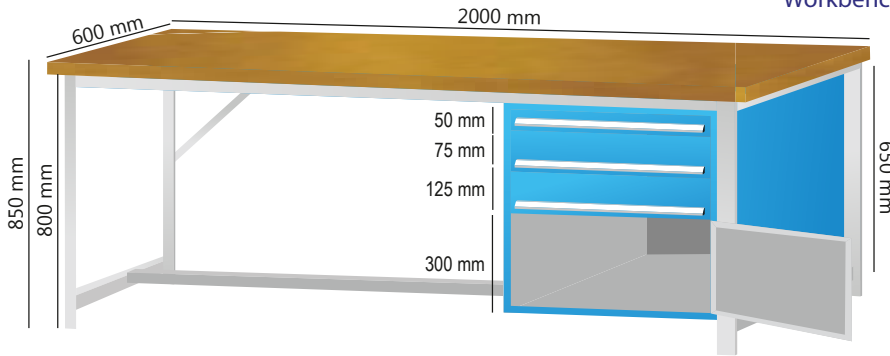

7 Drawer Triple Tool Cabinet

Product Code: AF/TTC/07/01

(Dimension: H 650mm X W 1800mm X D 600mm)

Product Code: AF/TTC/07/01A

(Dimension: H 650mm X W 2100mm X D 680mm)

Workbench with 4 Drawer Tool Cabinet

Product Code: AF/WB/02/TC/04/01
 Workbench (Dimension
 H 850mm X W 2000mm X D 600mm)
 Tool Cabinet (Dimension
 H 650mm X W 600mm X D 600mm)