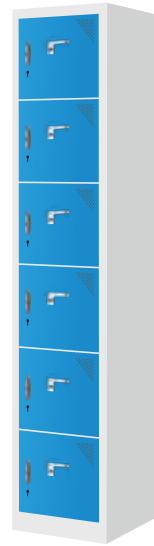

Industrial Column Lockers - Six Tier
Product Code: AF/ICL/06
(Dimension: H 1905mm X W 380mm X D 457mm)
with six lockers