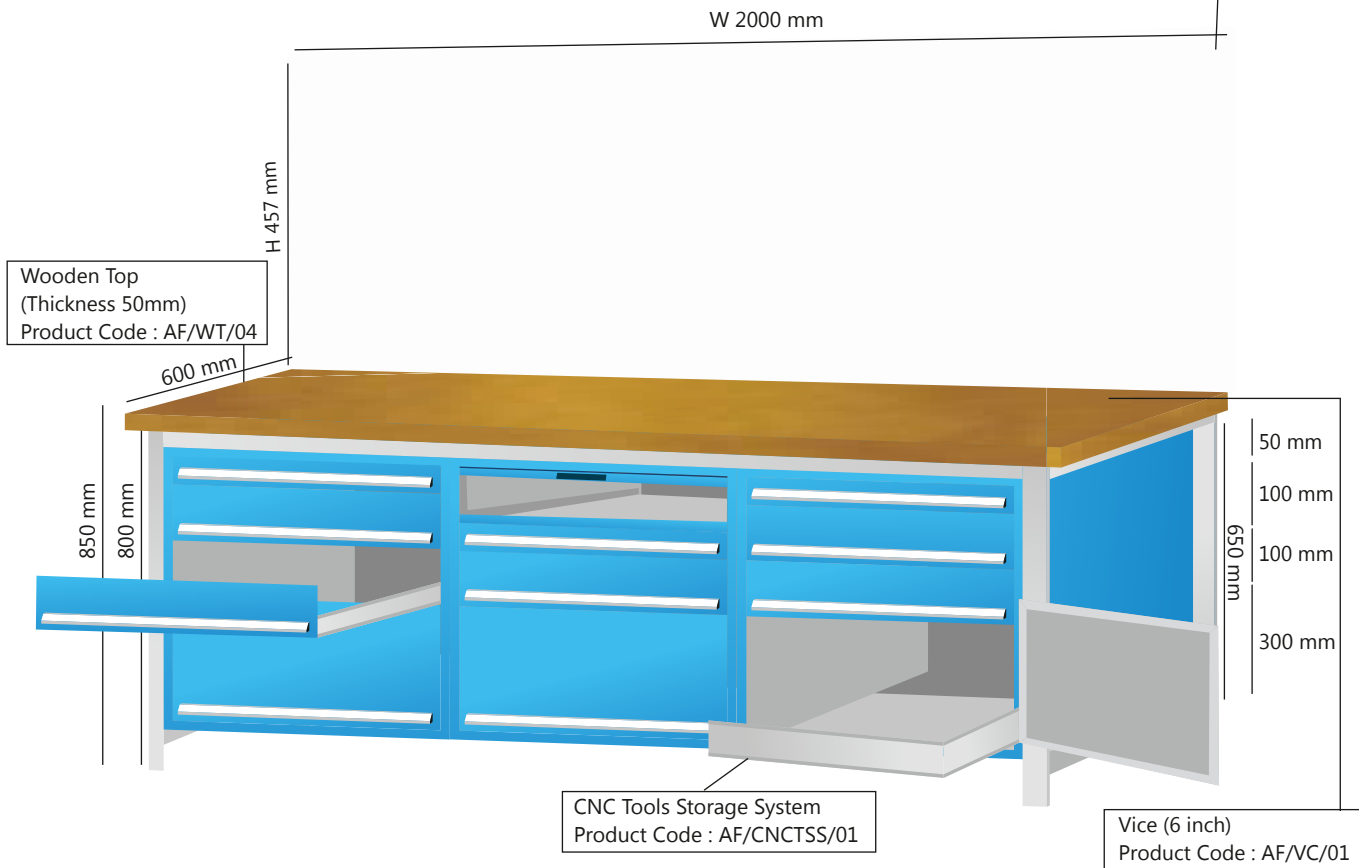

Workbench with Perfo Board and 4 Drawer Triple Tool Cabinets

Product Code: AF/WB/02/TTC/04/01/PB/04

Workbench (Dimension: H 850mm X W 2000mm X D 600mm)

Perfo Board (Dimension: H 457mm X W 2000mm)

4 Drawer Triple Tool Cabinet (Dimension: H 650mm X W [600+600+600]mm X D 600mm)

Perfo Board (Dimension: H 457mm X W 2000mm)
Product Code : AF/PB/04
(For set of hooks please refer page no. 49)