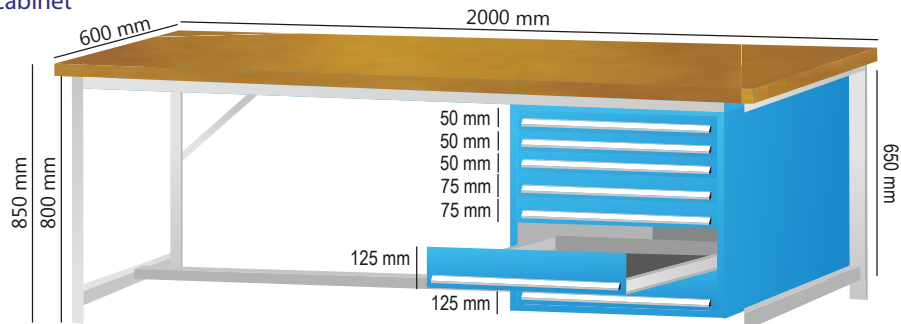

Workbench with 7 Drawer Tool Cabinet

Product Code: AF/WB/02/TC/07/01
Workbench (Dimension
H 850mm X W 2000mm X D 600mm)
Tool Cabinet (Dimension
H 650mm X W 600mm X D 600mm)