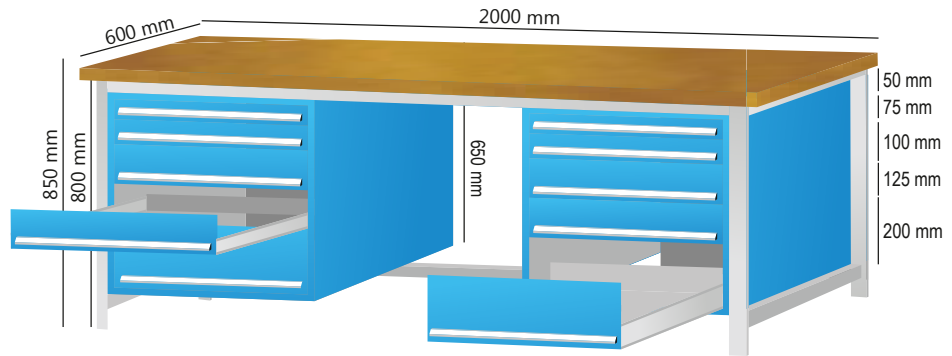

Workbench with 5 Drawer Double Tool Cabinets

Product Code: [AF/WB/02/DTC/05/01](#)
Workbench (Dimension
H 850mm X W 2000mm X D 600mm)
Tool Cabinet (Dimension
H 650mm X W 600mm X D 600mm)