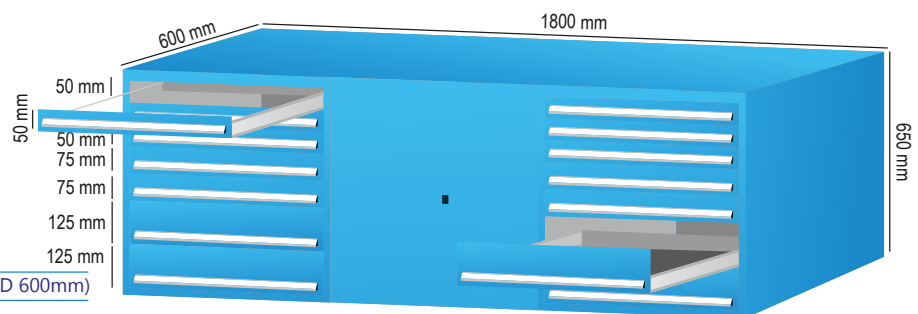

Product Code: AF/TTC/05/01A

(Dimension: H 650mm X W 2100mm X D 680mm)

6 Drawer Triple Tool Cabinet

Product Code: AF/TTC/06/01

(Dimension: H 650mm X W 1800mm X D 600mm)

Product Code: AF/TTC/06/01A

(Dimension: H 650mm X W 2100mm X D 680mm)