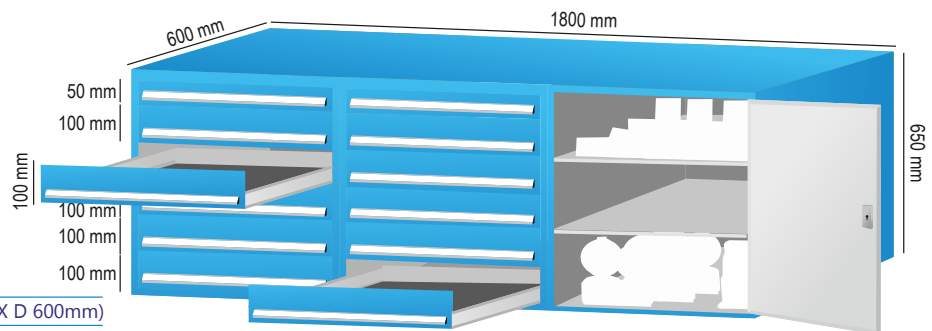

(Dimension: H 650mm X W 1800mm X D 600mm)

Product Code: AF/TTC/04/01A

(Dimension: H 650mm X W 2100mm X D 680mm)

5 Drawer Triple Tool Cabinet

Product Code: AF/TTC/05/01

(Dimension: H 650mm X W 1800mm X D 600mm)

Product Code: AF/TTC/05/01A

(Dimension: H 650mm X W 2100mm X D 680mm)

6 Drawer Triple Tool Cabinet

Product Code: AF/TTC/06/01

(Dimension: H 650mm X W 1800mm X D 600mm)

Product Code: AF/TTC/06/01A

(Dimension: H 650mm X W 2100mm X D 680mm)