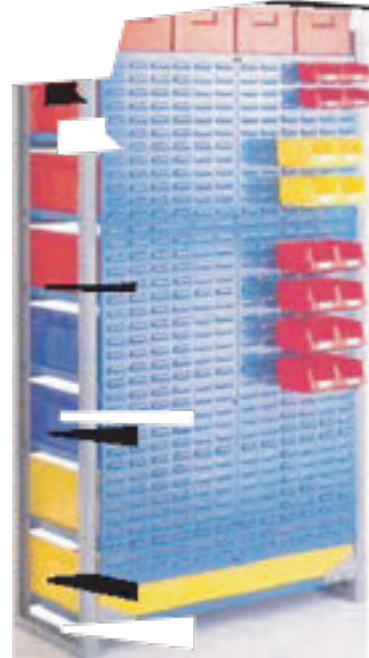

Product Code: AF/LPR/02
(Dimension: H 1750mm X W 1000mm X D 410mm)