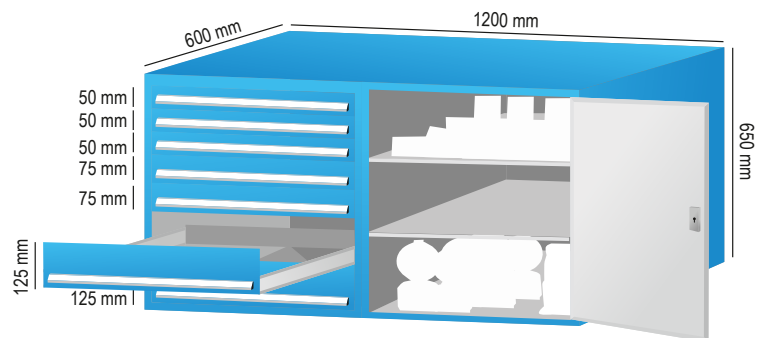

7 Drawer Double Tool Cabinet

Product Code: AF/DTC/07/01
(Dimension: H 650mm X W 1200mm X D 600mm)

Product Code: AF/DTC/07/01A
(Dimension: H 650mm X W 1400mm X D 680mm)