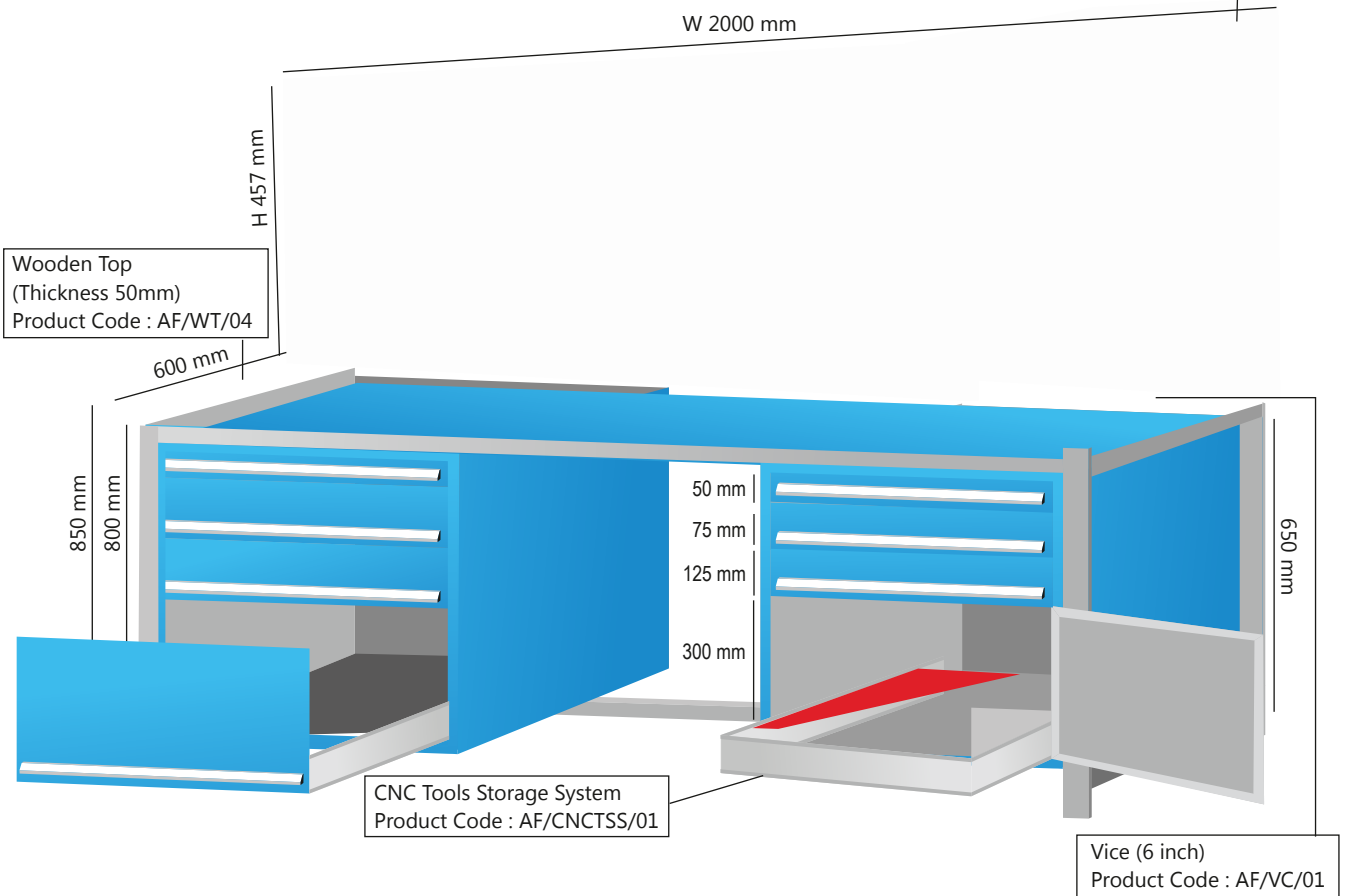

Workbench with Perfo Board and 4 Drawer Double Tool Cabinets

Product Code: AF/WB/02/DTC/04/01/PB/04

Workbench (Dimension: H 850mm X W 2000mm X D 600mm)

Perfo Board (Dimension: H 457mm X W 2000mm)

4 Drawer Double Tool Cabinet (Dimension: H 650mm X W [600+600]mm X D 600mm)

Perfo Board (Dimension: H 457mm X W 2000mm)
Product Code : AF/PB/04
(For set of hooks please refer page no. 49)

Workbench with 4 Drawer Double Tool Cabinets

Product Code: [AF/WB/02/DTC/04/01](#)
 Workbench (Dimension
 H 850mm X W 2000mm X D 600mm)
 Tool Cabinet (Dimension
 H 650mm X W 600mm X D 600mm)