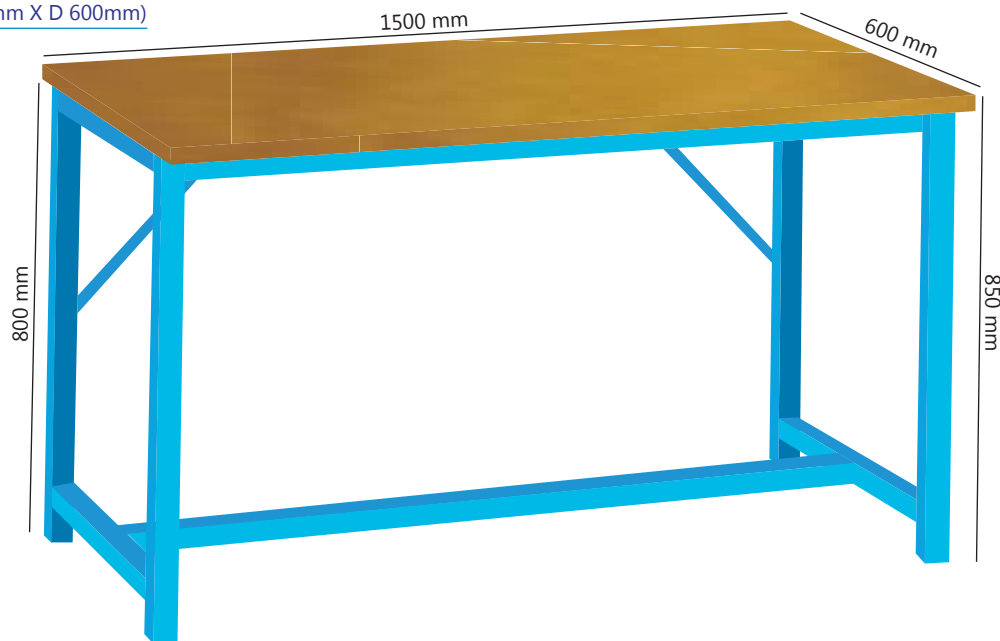

Static Workbench

Product Code: AF/WB/01

(Dimension: H 850mm X W 1500mm X D 600mm)