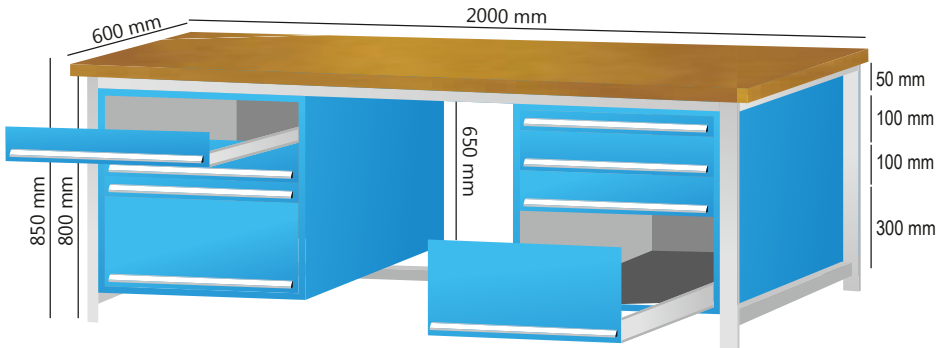

Workbench with Perfo Board and 4 Drawer Double Tool Cabinets

Product Code: AF/WB/02/DTC/04/01/PB/04

Workbench (Dimension: H 850mm X W 2000mm X D 600mm)

Perfo Board (Dimension: H 457mm X W 2000mm)

4 Drawer Double Tool Cabinet (Dimension: H 650mm X W [600+600]mm X D 600mm)

Perfo Board (Dimension: H 457mm X W 2000mm)
Product Code : AF/PB/04
(For set of hooks please refer page no. 49)

Workbench with 4 Drawer Double Tool Cabinets

Product Code: [AF/WB/02/DTC/04/01](#)
 Workbench (Dimension
 H 850mm X W 2000mm X D 600mm)
 Tool Cabinet (Dimension
 H 650mm X W 600mm X D 600mm)