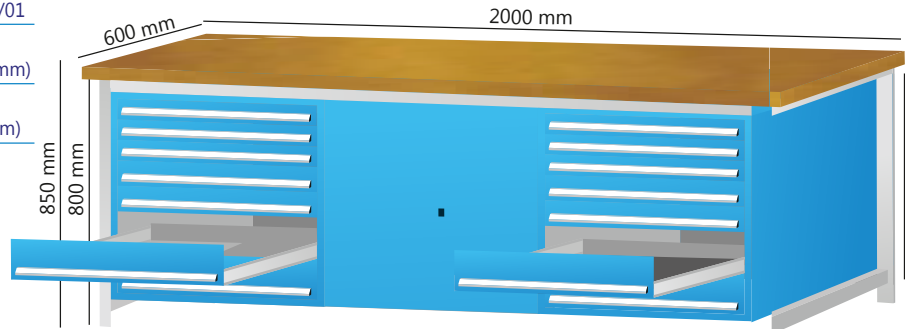

Workbench with 7 Drawer Triple Tool Cabinets

Product Code: [AF/WB/02/TTC/07/01](#)

Workbench (Dimension

H 850mm X W 2000mm X D 600mm)

Tool Cabinet (Dimension

H 650mm X W 600mm X D 600mm)