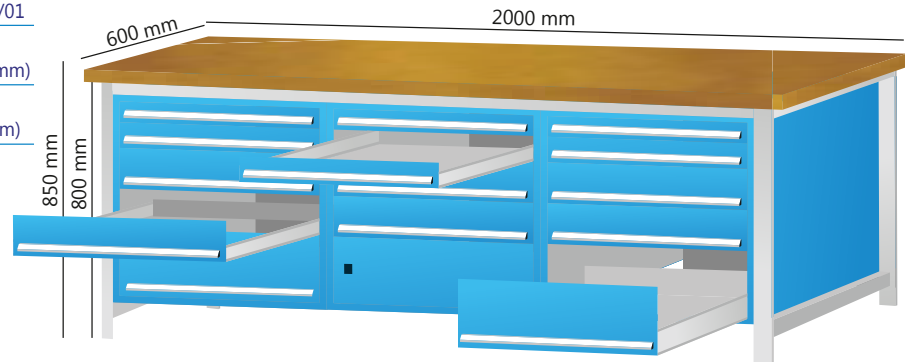

Workbench with 5 Drawer Triple Tool Cabinets

Product Code: [AF/WB/02/TTC/05/01](#)

Workbench (Dimension

H 850mm X W 2000mm X D 600mm)

Tool Cabinet (Dimension

H 650mm X W 600mm X D 600mm)

50 mm
75 mm
100 mm
125 mm
200 mm

Workbench with 6 Drawer Triple Tool Cabinets

Product Code: [AF/WB/02/TTC/06/01](#)

Workbench (Dimension

50 mm H 850mm X W 2000mm X D 600mm)

Tool Cabinet (Dimension

H 650mm X W 600mm X D 600mm)

100 mm
100 mm
100 mm
100 mm