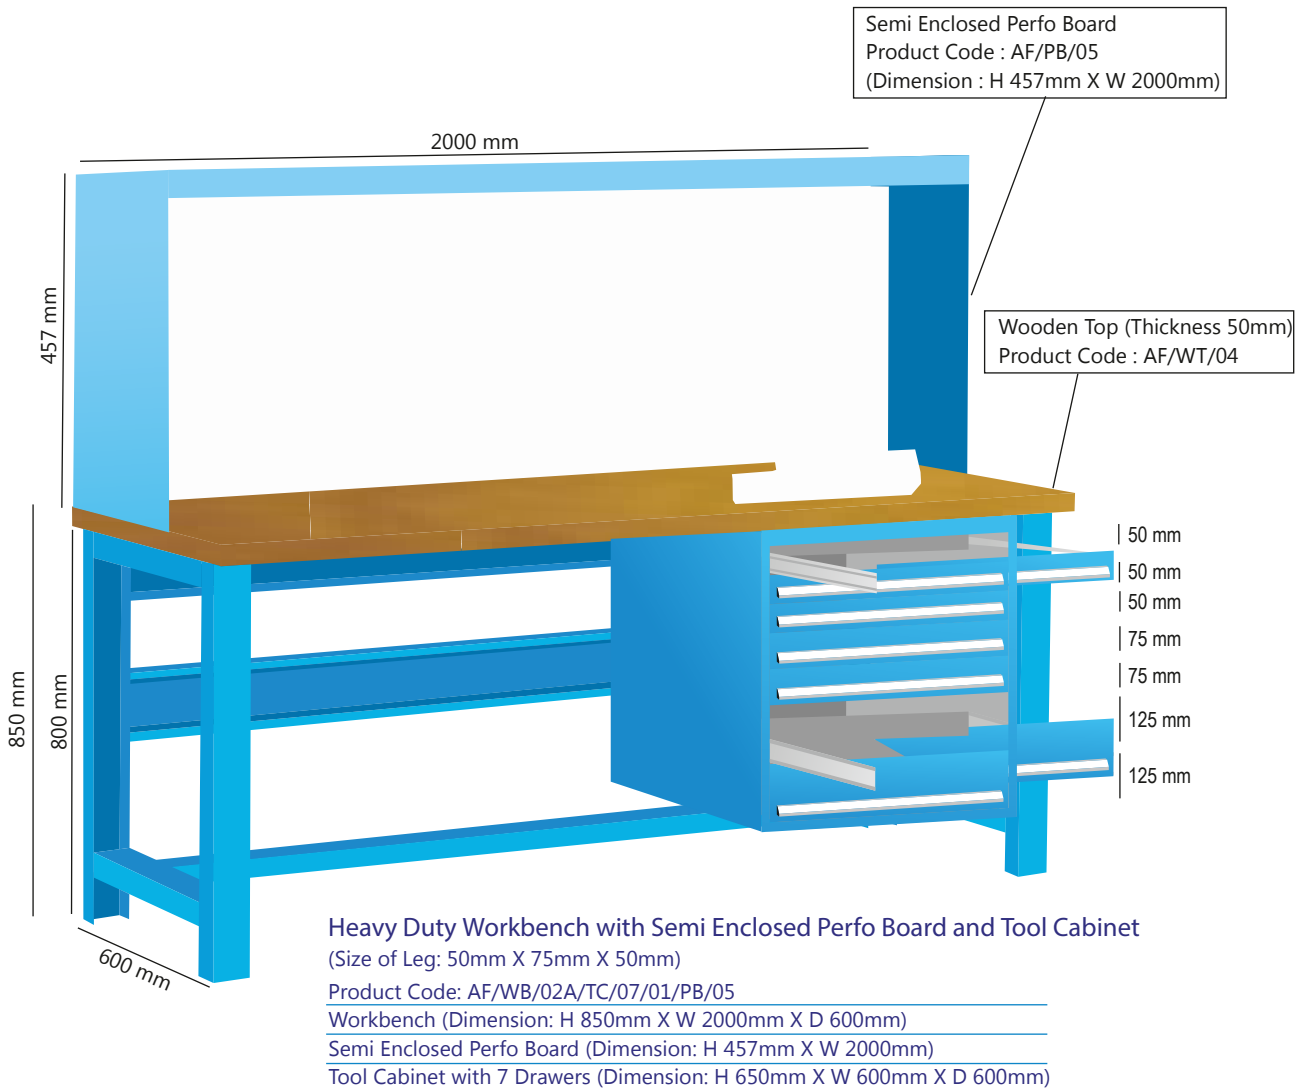

Work Benches *Collection*

Static Workbench

Product Code: AF/WB/01

(Dimension: H 850mm X W 1500mm X D 600mm)

Static Workbench

Product Code: AF/WB/02

(Dimension: H 850mm X W 2000mm X D 600mm)

Workbench with Perfo Board and 4 Drawer Tool Cabinet

Product Code: AF/WB/02/TC/04/01/PB/04

Workbench (Dimension: H 850mm X W 2000mm X D 600mm)

Perfo Board (Dimension: H 457mm X W 2000mm)

Tool Cabinet with 4 Drawers (Dimension: H 650mm X W 600mm X D 600mm)

Assembly Workbench
with Shelves, Footrest,
Perfo, Cabinets with wheels,
Swivel Arm with Two Joints &
Pneumatic Systems
(Electrical Systems, Lamps,
Hooks, Tools, Electrical Tools,
Boxes & Containers Excluded)