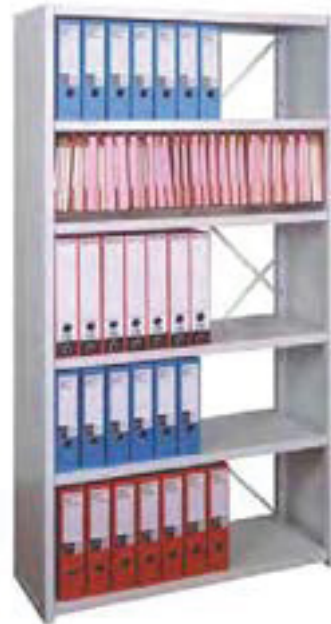

Product Code: AF/LPSC/04
(Dimension: H 2050mm X W 1000mm X D 534mm)
with 1 shelf

Product Code: AF/LPSC/05
(Dimension: H 2050mm X W 1000mm X D 534mm)

Plain Office Cupboard

Product Code: AF/OC/01

(Dimension: H 1980mm X W 914mm X D 483mm)
with four shelves

Glass Door Office Cupboard

Product Code: AF/OCG/01

(Dimension: H 1980mm X W 914mm X D 483mm)
with four shelves and glass doors

Book Case

Product Code: AF/BC/01

(Dimension: H 1676mm X W 838mm X D 305mm)
with four individual glass doors

Minor Cupboard

Product Code: AF/MOC/01

(Dimension: H 1270mm X W 737mm X D 432mm)
with three shelves

32 Box File Cabinet
Product Code: AF/BFC/01
(Dimension: H 1676mm X W 838mm X D 305mm)
with three shelves

Filing Rack
Product Code: AF/FR/01
(Dimension: H 1980mm X W 914mm X D 305mm)
with four shelves

Twin Filing Rack
Product Code: AF/FR/02
(Dimension: H 1980mm X W 1828mm X D 305mm)
with five shelves

Slotted Angle Rack
Product Code: AF/SR/01
(Dimension: H 1980mm X W 914mm X D 305mm)
with five shelves