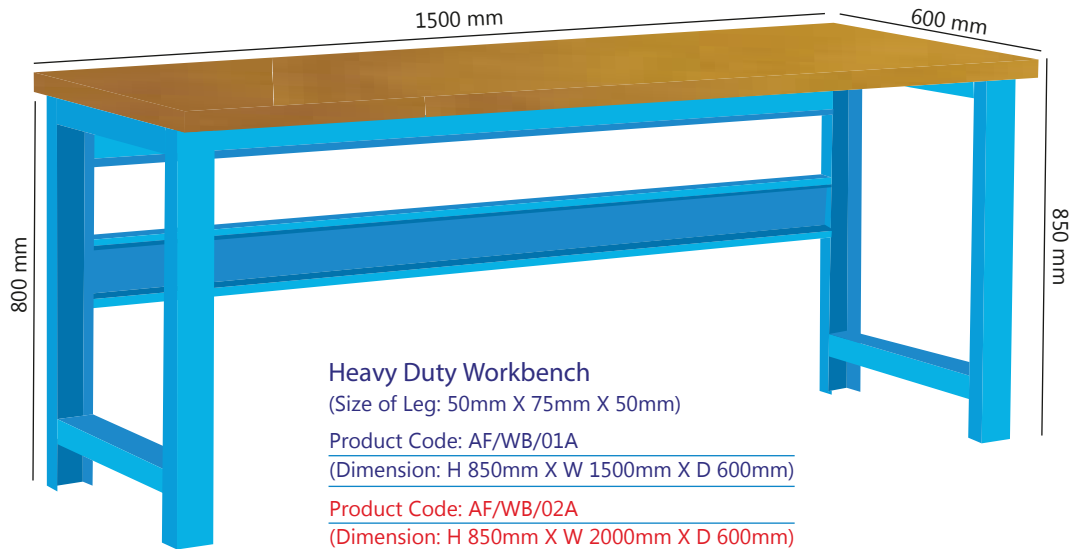

Filing Rack
Product Code: AF/FR/01
(Dimension: H 1980mm X W 914mm X D 305mm)
with four shelves

Twin Filing Rack
Product Code: AF/FR/02
(Dimension: H 1980mm X W 1828mm X D 305mm)
with five shelves

Slotted Angle Rack
Product Code: AF/SR/01
(Dimension: H 1980mm X W 914mm X D 305mm)
with five shelves

Work Benches *Collection*

Static Workbench

Product Code: AF/WB/01

(Dimension: H 850mm X W 1500mm X D 600mm)

Static Workbench

Product Code: AF/WB/02

(Dimension: H 850mm X W 2000mm X D 600mm)

Workbench with Perfo Board and 4 Drawer Tool Cabinet

Product Code: AF/WB/02/TC/04/01/PB/04

Workbench (Dimension: H 850mm X W 2000mm X D 600mm)

Perfo Board (Dimension: H 457mm X W 2000mm)

Tool Cabinet with 4 Drawers (Dimension: H 650mm X W 600mm X D 600mm)

Assembly Workbench
with Shelves, Footrest,
Perfo, Cabinets with wheels,
Swivel Arm with Two Joints &
Pneumatic Systems
(Electrical Systems, Lamps,
Hooks, Tools, Electrical Tools,
Boxes & Containers Excluded)