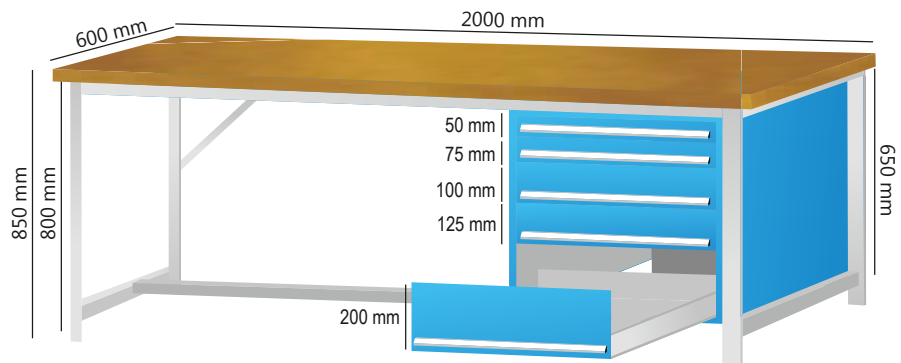

Workbench with 5 Drawer Tool Cabinet

Product Code: AF/WB/02/TC/05/01
Workbench (Dimension
H 850mm X W 2000mm X D 600mm)
Tool Cabinet (Dimension
H 650mm X W 600mm X D 600mm)