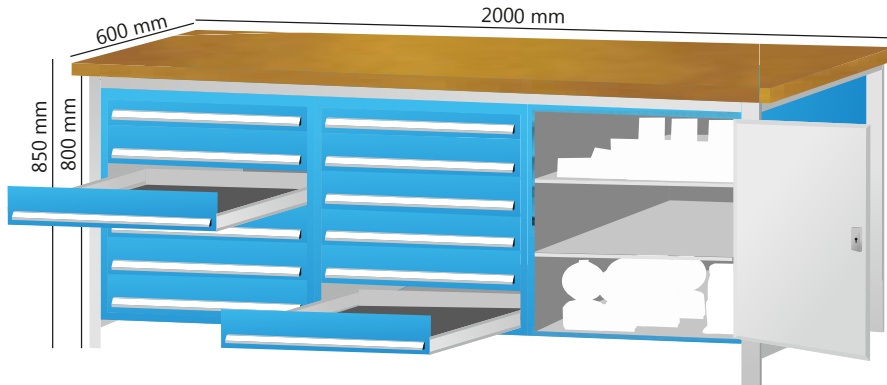

Workbench with 4 Drawer Triple Tool Cabinets

Product Code: [AF/WB/02/TTC/04/01](#)

Workbench (Dimension

50 mm H 850mm X W 2000mm X D 600mm)

Tool Cabinet (Dimension

H 650mm X W 600mm X D 600mm)

100 mm
100 mm
300 mm

Workbench with 5 Drawer Triple Tool Cabinets

Product Code: [AF/WB/02/TTC/05/01](#)

Workbench (Dimension

H 850mm X W 2000mm X D 600mm)

Tool Cabinet (Dimension

H 650mm X W 600mm X D 600mm)

50 mm
75 mm
100 mm
125 mm
200 mm

Workbench with 6 Drawer Triple Tool Cabinets

Product Code: [AF/WB/02/TTC/06/01](#)

Workbench (Dimension

50 mm H 850mm X W 2000mm X D 600mm)

Tool Cabinet (Dimension

H 650mm X W 600mm X D 600mm)

100 mm
100 mm
100 mm
100 mm

Workbench with 7 Drawer Triple Tool Cabinets

Product Code: [AF/WB/02/TTC/07/01](#)

Workbench (Dimension

H 850mm X W 2000mm X D 600mm)

Tool Cabinet (Dimension

H 650mm X W 600mm X D 600mm)

50 mm
50 mm
50 mm
75 mm
75 mm
125 mm
125 mm