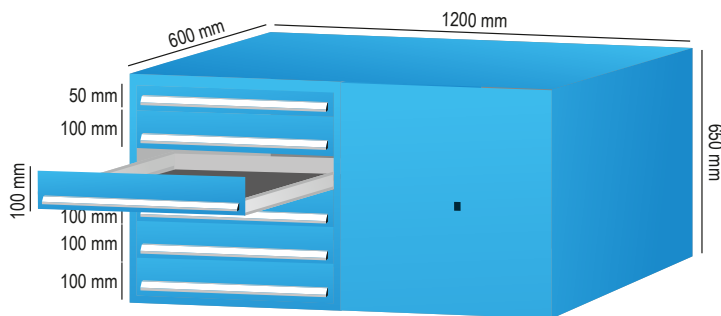

4 Drawer Double Tool Cabinet

Product Code: AF/DTC/04/01
 (Dimension: H 650mm X W 1200mm X D 600mm)

Product Code: AF/DTC/04/01A
 (Dimension: H 650mm X W 1400mm X D 680mm)

5 Drawer Double Tool Cabinet

Product Code: AF/DTC/05/01
 (Dimension: H 650mm X W 1200mm X D 600mm)

Product Code: AF/DTC/05/01A
 (Dimension: H 650mm X W 1400mm X D 680mm)

6 Drawer Double Tool Cabinet

Product Code: AF/DTC/06/01
 (Dimension: H 650mm X W 1200mm X D 600mm)

Product Code: AF/DTC/06/01A
 (Dimension: H 650mm X W 1400mm X D 680mm)