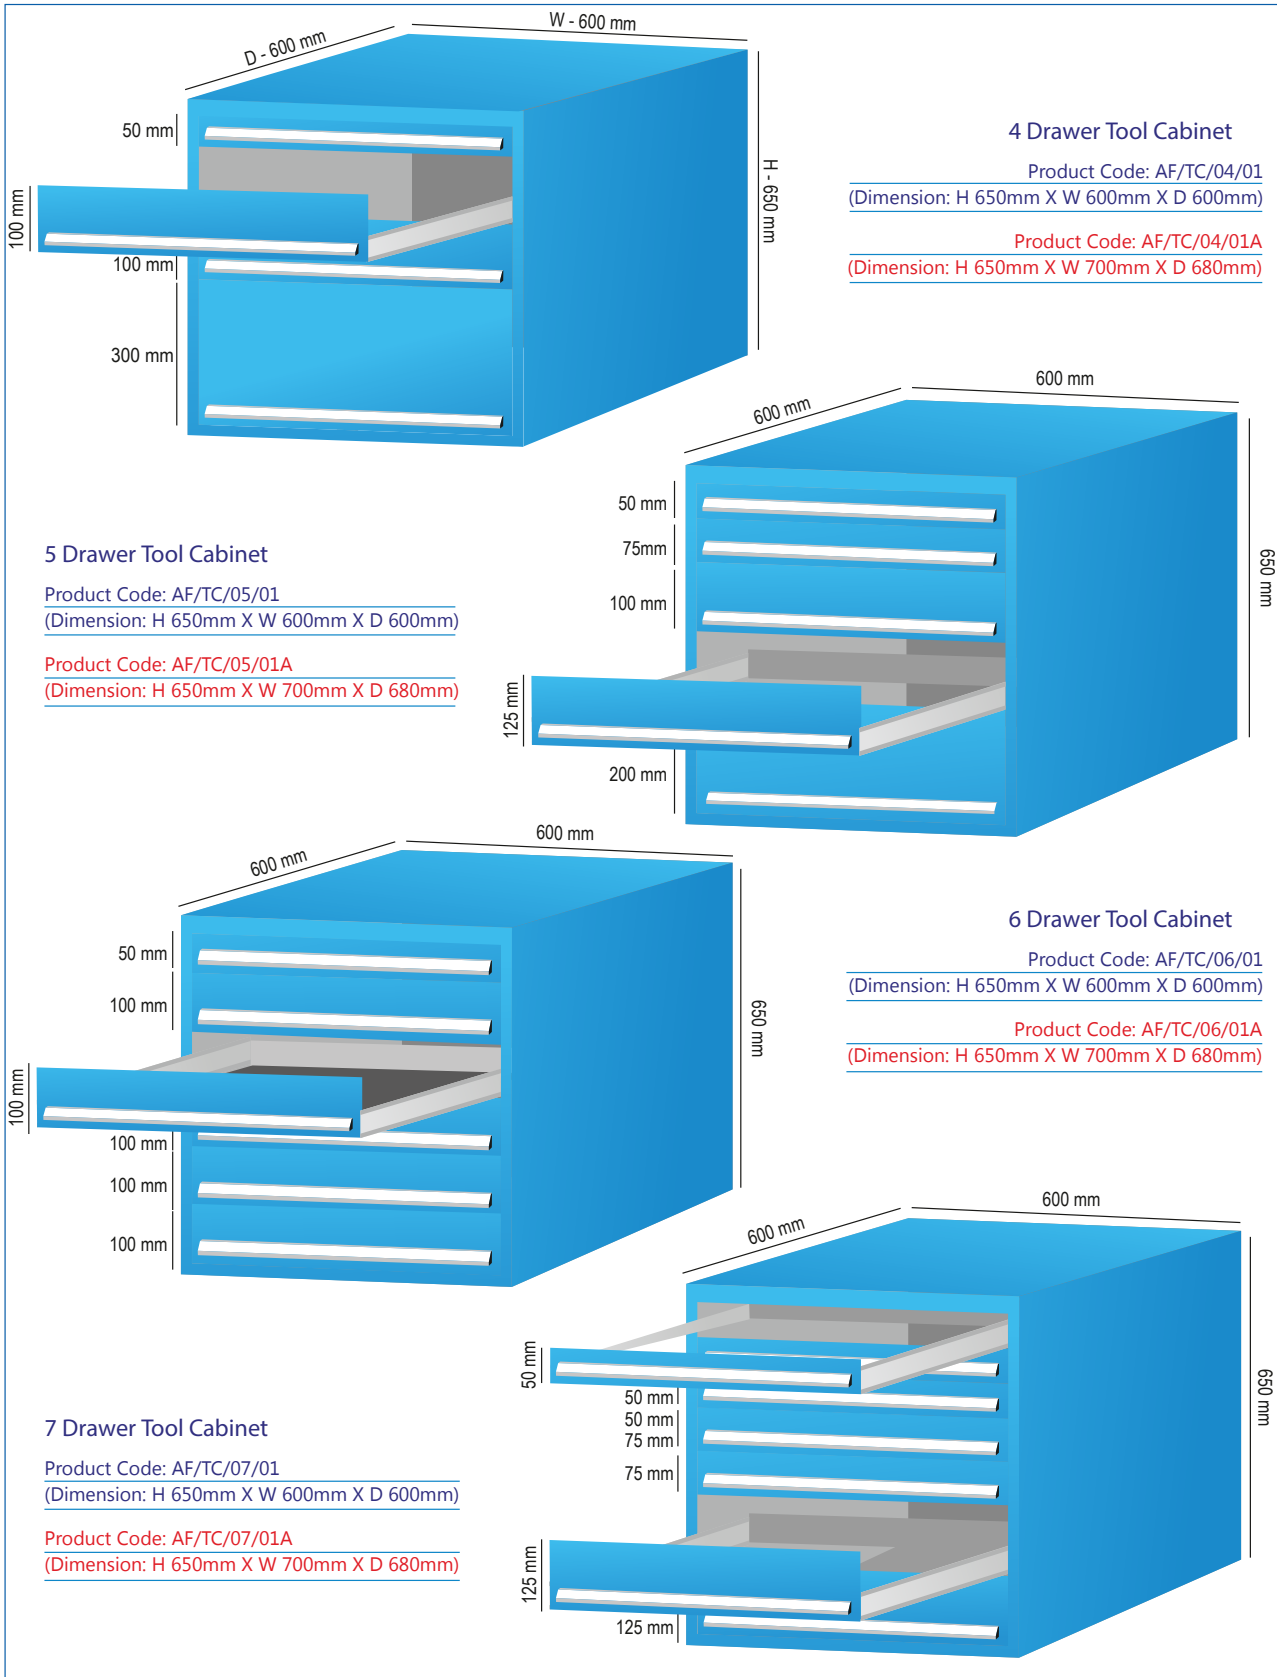

Factory Furniture

Cabinet *Collection*

4 Drawer Tool Cabinet

Product Code: AF/TC/04/01
 (Dimension: H 650mm X W 600mm X D 600mm)

Product Code: AF/TC/04/01A
 (Dimension: H 650mm X W 700mm X D 680mm)

5 Drawer Tool Cabinet