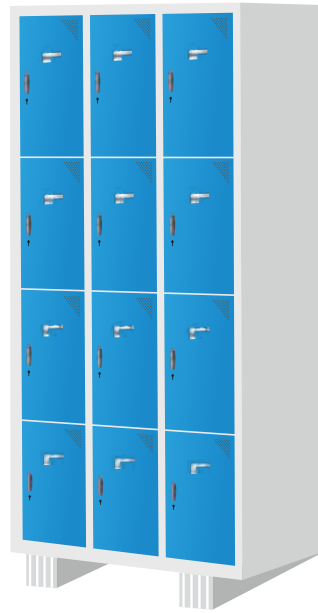

Industrial Lockers - Twelve Tier
Product Code: AF/IL/12
(Dimension: H 1980mm X W 914mm X D 483mm)
with twelve lockers