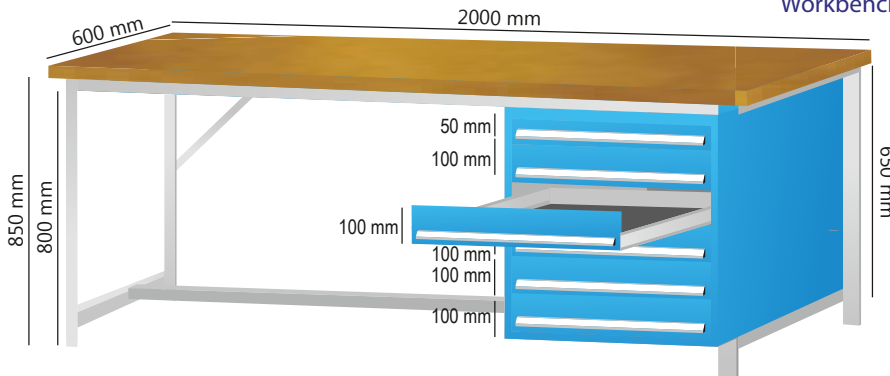

Workbench with 6 Drawer Tool Cabinet

Product Code: AF/WB/02/TC/06/01
Workbench (Dimension
H 850mm X W 2000mm X D 600mm)
Tool Cabinet (Dimension
H 650mm X W 600mm X D 600mm)