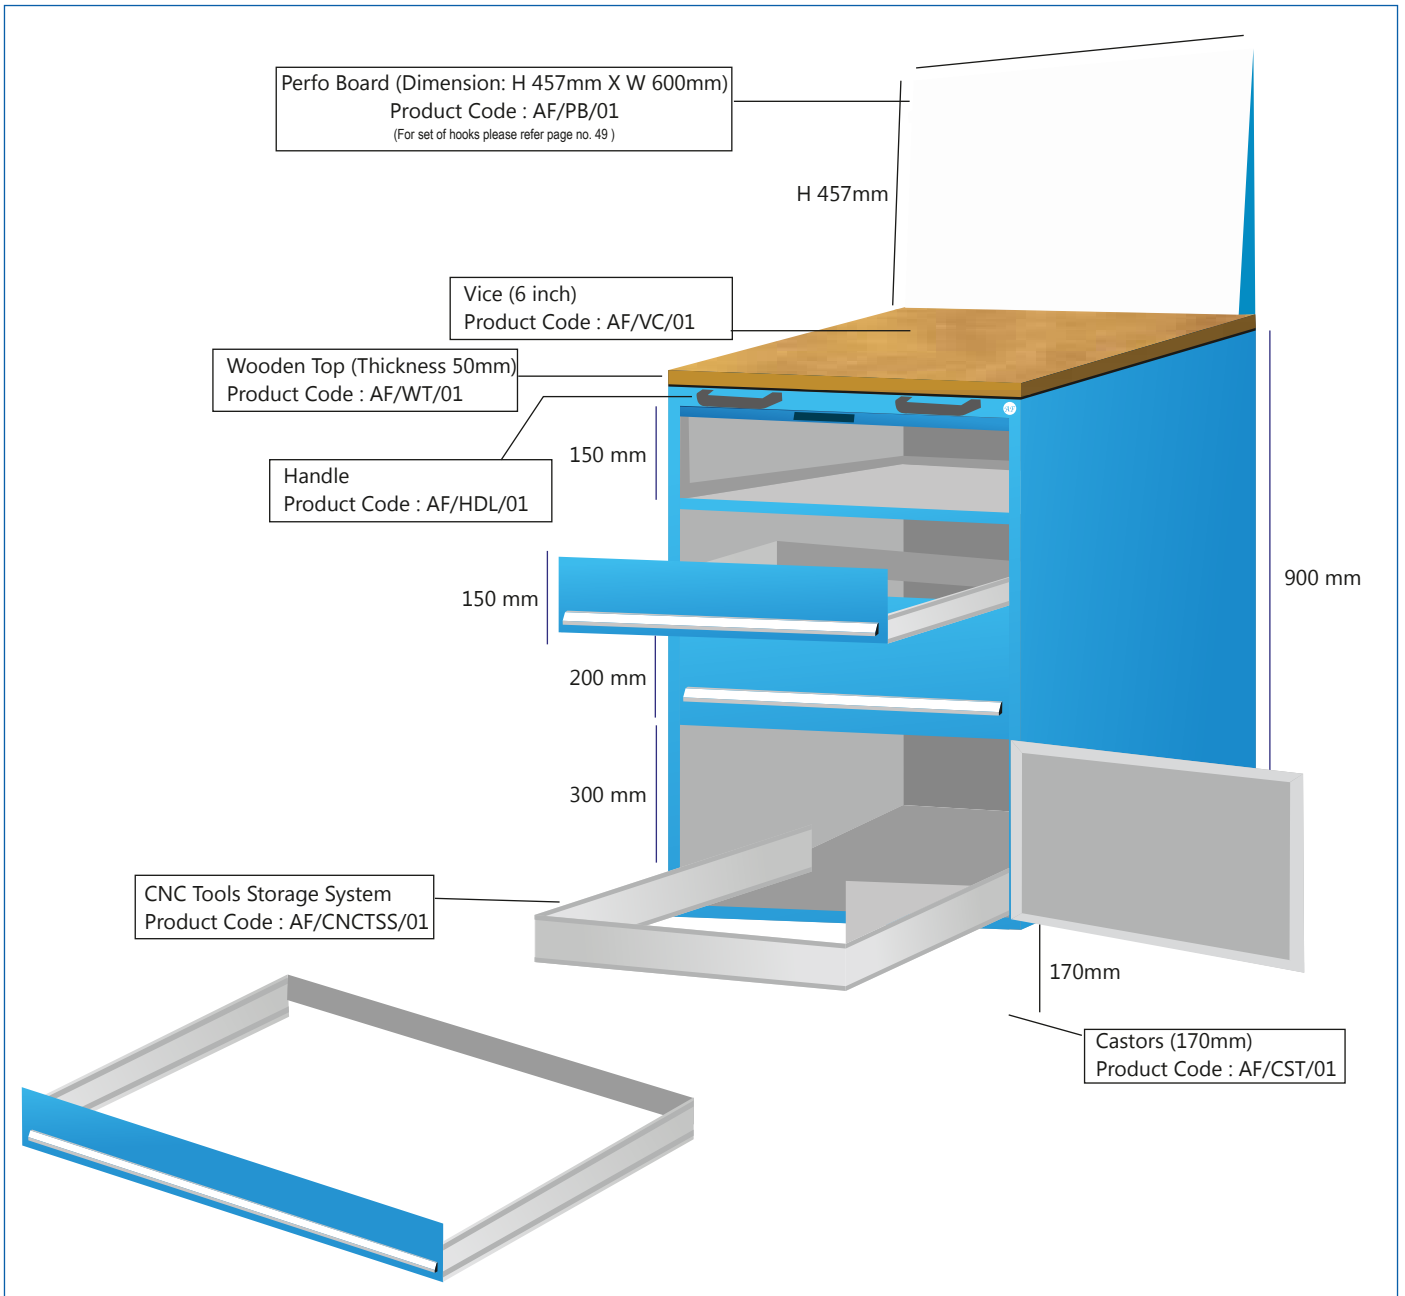

Factory Furniture

Cabinet *Collection*

4 Drawer Tool Cabinet

Product Code: AF/TC/04/01
 (Dimension: H 650mm X W 600mm X D 600mm)

Product Code: AF/TC/04/01A
 (Dimension: H 650mm X W 700mm X D 680mm)

5 Drawer Tool Cabinet