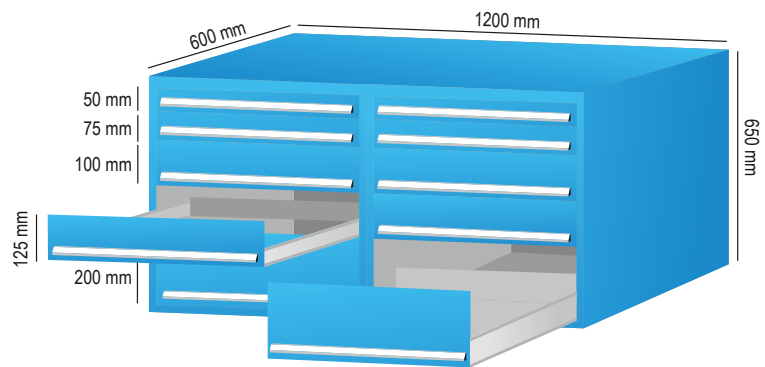

4 Drawer Double Tool Cabinet

Product Code: AF/DTC/04/01
 (Dimension: H 650mm X W 1200mm X D 600mm)

Product Code: AF/DTC/04/01A
 (Dimension: H 650mm X W 1400mm X D 680mm)

5 Drawer Double Tool Cabinet

Product Code: AF/DTC/05/01
 (Dimension: H 650mm X W 1200mm X D 600mm)

Product Code: AF/DTC/05/01A
 (Dimension: H 650mm X W 1400mm X D 680mm)

6 Drawer Double Tool Cabinet

Product Code: AF/DTC/06/01
 (Dimension: H 650mm X W 1200mm X D 600mm)

Product Code: AF/DTC/06/01A
 (Dimension: H 650mm X W 1400mm X D 680mm)