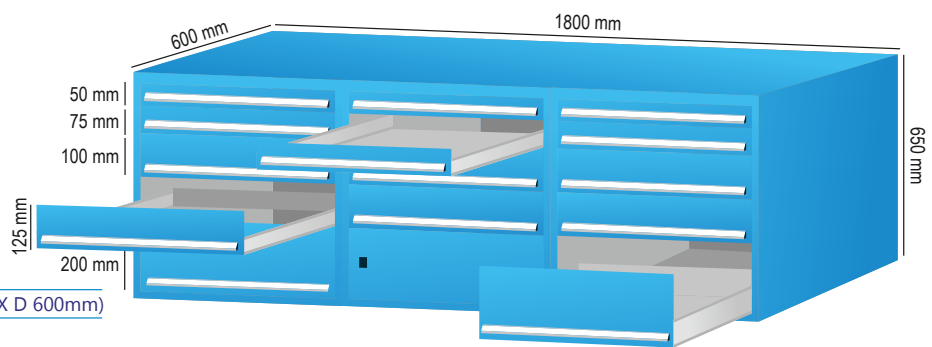

(Dimension: H 650mm X W 1800mm X D 600mm)

Product Code: AF/TTC/04/01A

(Dimension: H 650mm X W 2100mm X D 680mm)

5 Drawer Triple Tool Cabinet

Product Code: AF/TTC/05/01

(Dimension: H 650mm X W 1800mm X D 600mm)