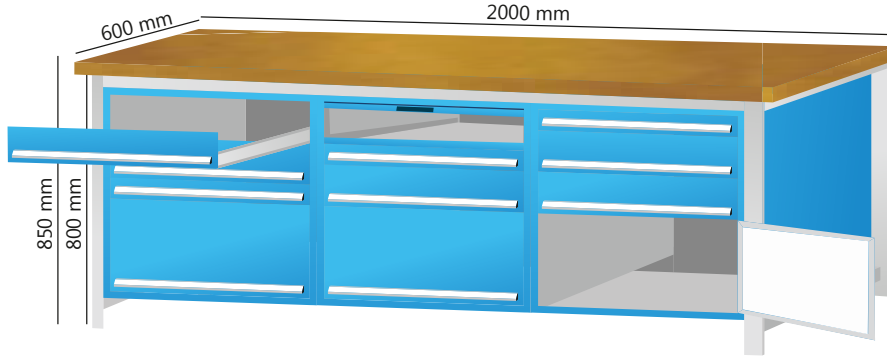

Workbench with 4 Drawer Triple Tool Cabinets