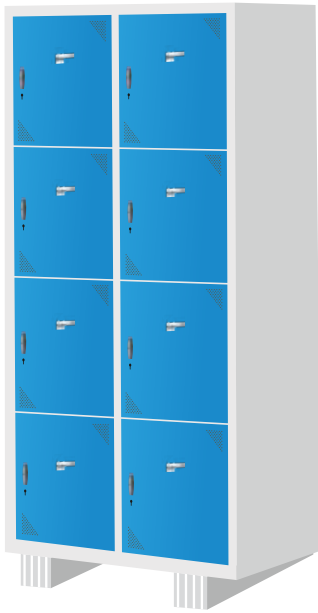

Industrial Lockers - Eight Tier
Product Code: AF/IL/08
(Dimension: H 1980mm X W 914mm X D 483mm)
with eight lockers