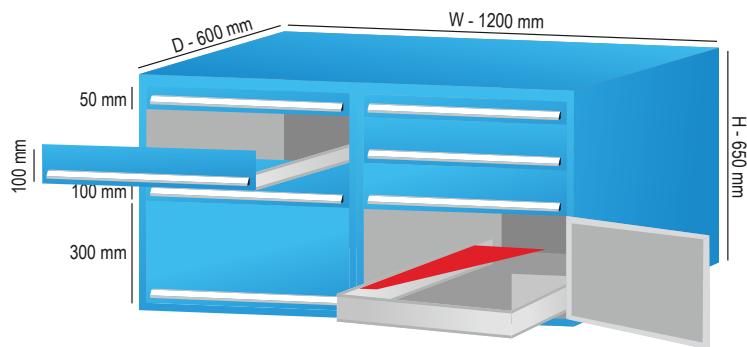

4 Drawer Double Tool Cabinet

Product Code: AF/DTC/04/01
(Dimension: H 650mm X W 1200mm X D 600mm)

Product Code: AF/DTC/04/01A
(Dimension: H 650mm X W 1400mm X D 680mm)

5 Drawer Double Tool Cabinet

Product Code: AF/DTC/05/01
(Dimension: H 650mm X W 1200mm X D 600mm)

Product Code: AF/DTC/05/01A
(Dimension: H 650mm X W 1400mm X D 680mm)

6 Drawer Double Tool Cabinet

Product Code: AF/DTC/06/01
(Dimension: H 650mm X W 1200mm X D 600mm)

Product Code: AF/DTC/06/01A
(Dimension: H 650mm X W 1400mm X D 680mm)

7 Drawer Double Tool Cabinet

Product Code: AF/DTC/07/01
(Dimension: H 650mm X W 1200mm X D 600mm)

Product Code: AF/DTC/07/01A
(Dimension: H 650mm X W 1400mm X D 680mm)