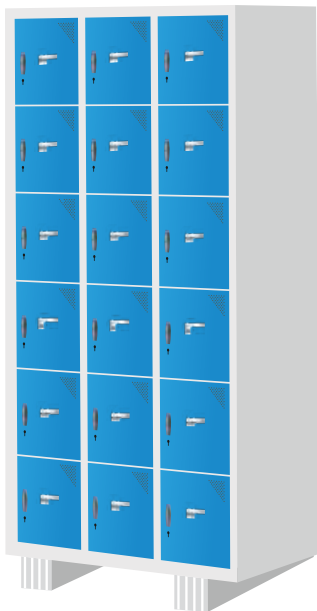

Industrial Lockers - Eighteen Tier
Product Code: AF/IL/18
(Dimension: H 1980mm X W 914mm X D 483mm)
with eighteen lockers