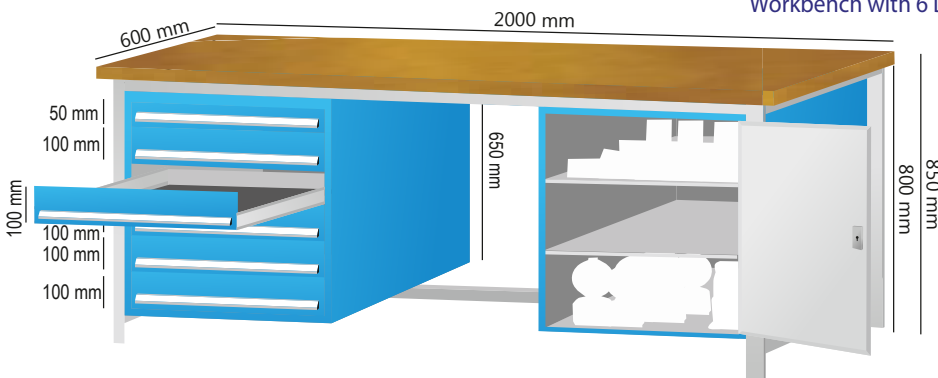

Workbench with 6 Drawer Double Tool Cabinets

Product Code: [AF/WB/02/DTC/06/01](#)
Workbench (Dimension
H 850mm X W 2000mm X D 600mm)
Tool Cabinet (Dimension
H 650mm X W 600mm X D 600mm)