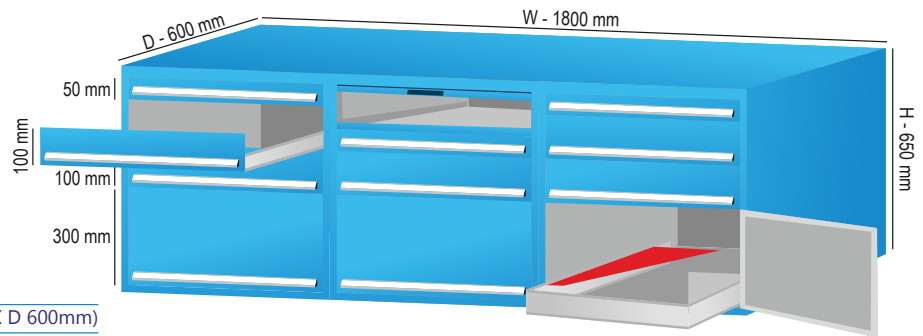

4 Drawer Triple Tool Cabinet

Product Code: AF/TTC/04/01
(Dimension: H 650mm X W 1800mm X D 600mm)

Product Code: AF/TTC/04/01A
(Dimension: H 650mm X W 2100mm X D 680mm)