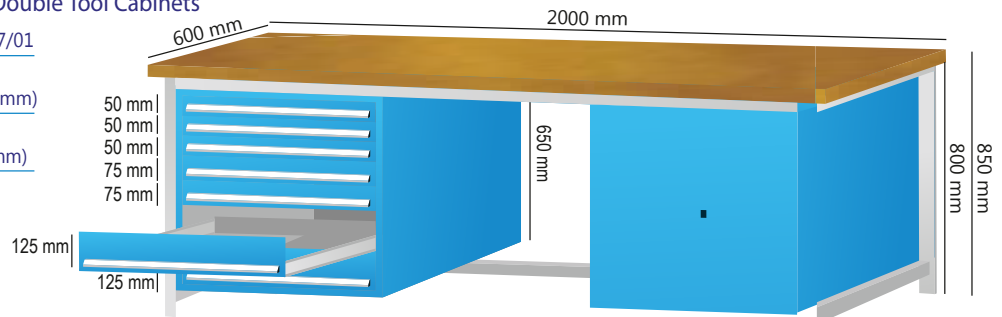

Workbench with 7 Drawer Double Tool Cabinets

Product Code: [AF/WB/02/DTC/07/01](#)
Workbench (Dimension
H 850mm X W 2000mm X D 600mm)
Tool Cabinet (Dimension
H 650mm X W 600mm X D 600mm)