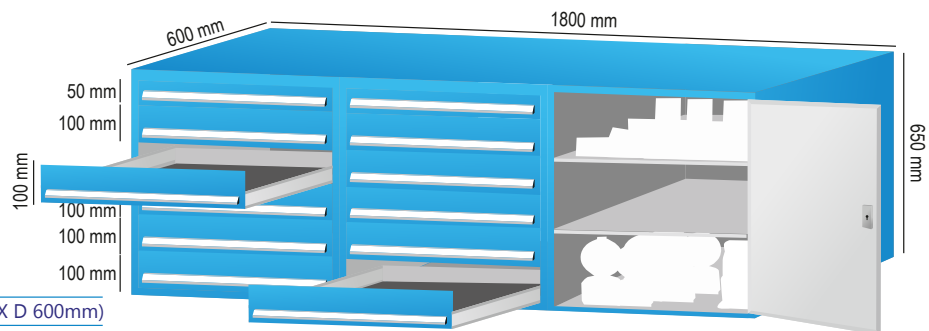

6 Drawer Triple Tool Cabinet

Product Code: AF/TTC/06/01
(Dimension: H 650mm X W 1800mm X D 600mm)

Product Code: AF/TTC/06/01A
(Dimension: H 650mm X W 2100mm X D 680mm)