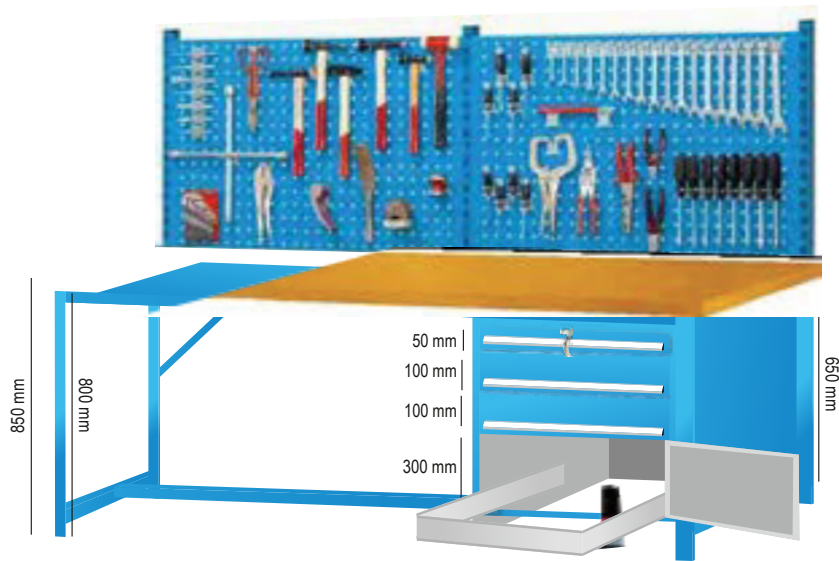

**Assembly Workbench with
Perfo & 4 Drawer Tool Cabinet**
(Tools, Boxes & Electrical Appliances Excluded)

Product Code: AF/AWB/04

Workbench (Dimension: H 850mm X W 1500mm X D 600mm)

4 Drawer Tool Cabinet (Dimension: H 650mm X W 600mm X D 600mm)

Perfo Board (Dimension: H 457mm X W 1500mm)