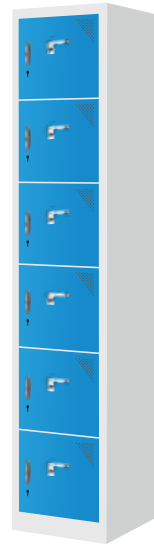

Industrial Column Lockers - Six Tier
Product Code: AF/ICL/06
(Dimension: H 1905mm X W 380mm X D 457mm)
with six lockers