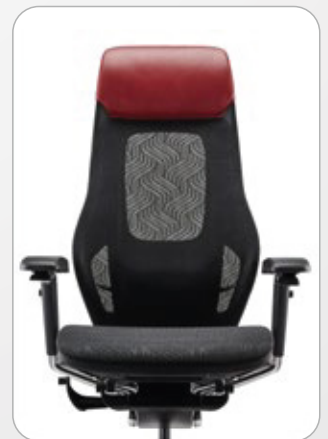

The unique combination of craftsmanship and innovation