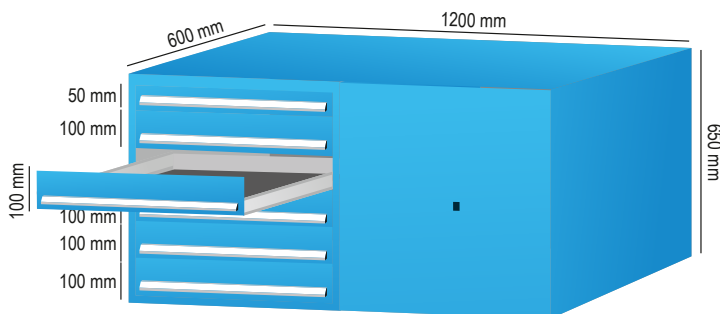

5 Drawer Double Tool Cabinet

Product Code: AF/DTC/05/01
(Dimension: H 650mm X W 1200mm X D 600mm)

Product Code: AF/DTC/05/01A
(Dimension: H 650mm X W 1400mm X D 680mm)