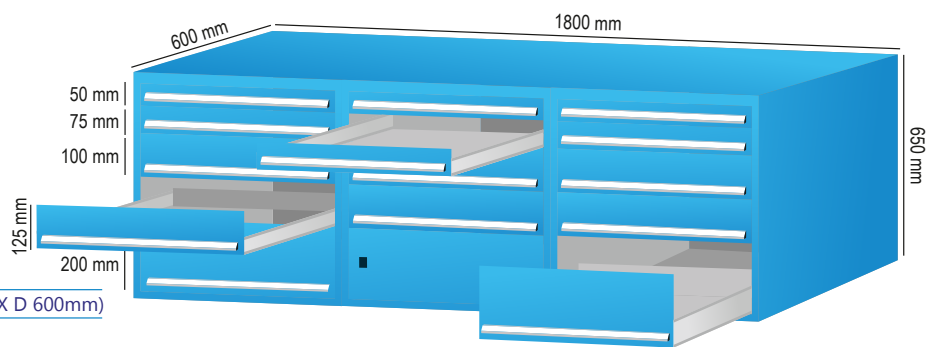

Product Code: AF/DTC/07/01A  
 (Dimension: H 650mm X W 1400mm X D 680mm)

**4 Drawer Triple Tool Cabinet**

Product Code: AF/TTC/04/01  
 (Dimension: H 650mm X W 1800mm X D 600mm)

Product Code: AF/TTC/04/01A  
 (Dimension: H 650mm X W 2100mm X D 680mm)