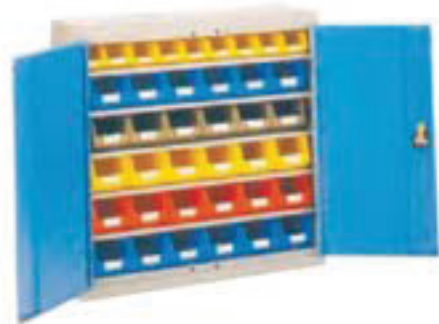

Product Code: AF/LPSC/01
(Dimension: H 1000mm X W 750mm X D 325mm)