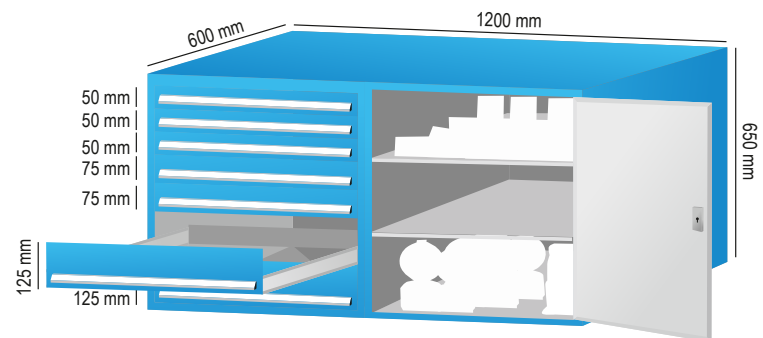

7 Drawer Double Tool Cabinet

Product Code: AF/DTC/07/01
(Dimension: H 650mm X W 1200mm X D 600mm)

Product Code: AF/DTC/07/01A
(Dimension: H 650mm X W 1400mm X D 680mm)