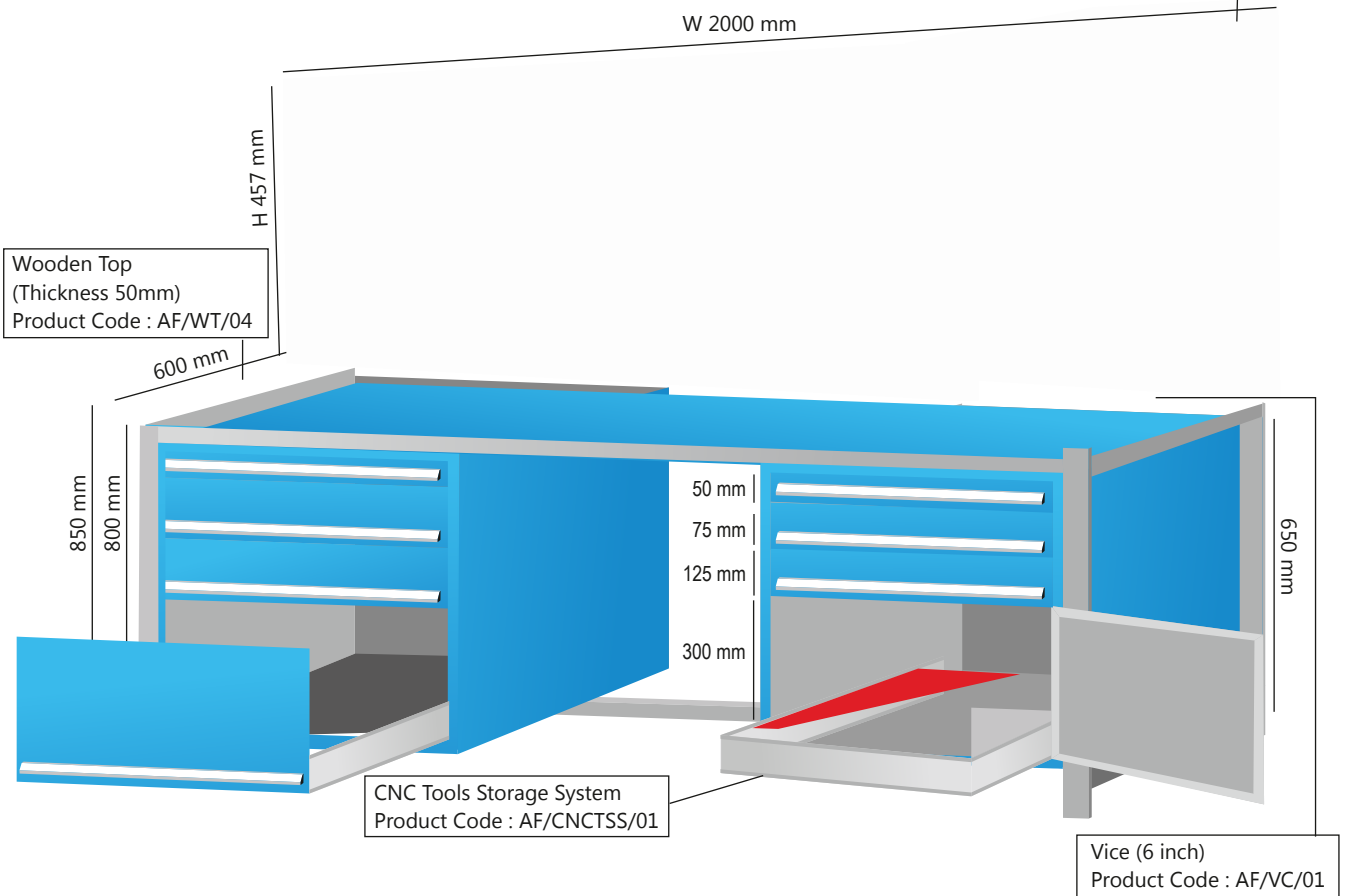

Workbench with Perfo Board and 4 Drawer Double Tool Cabinets

Product Code: AF/WB/02/DTC/04/01/PB/04

Workbench (Dimension: H 850mm X W 2000mm X D 600mm)

Perfo Board (Dimension: H 457mm X W 2000mm)

4 Drawer Double Tool Cabinet (Dimension: H 650mm X W [600+600]mm X D 600mm)

Perfo Board (Dimension: H 457mm X W 2000mm)
Product Code : AF/PB/04
(For set of hooks please refer page no. 49)