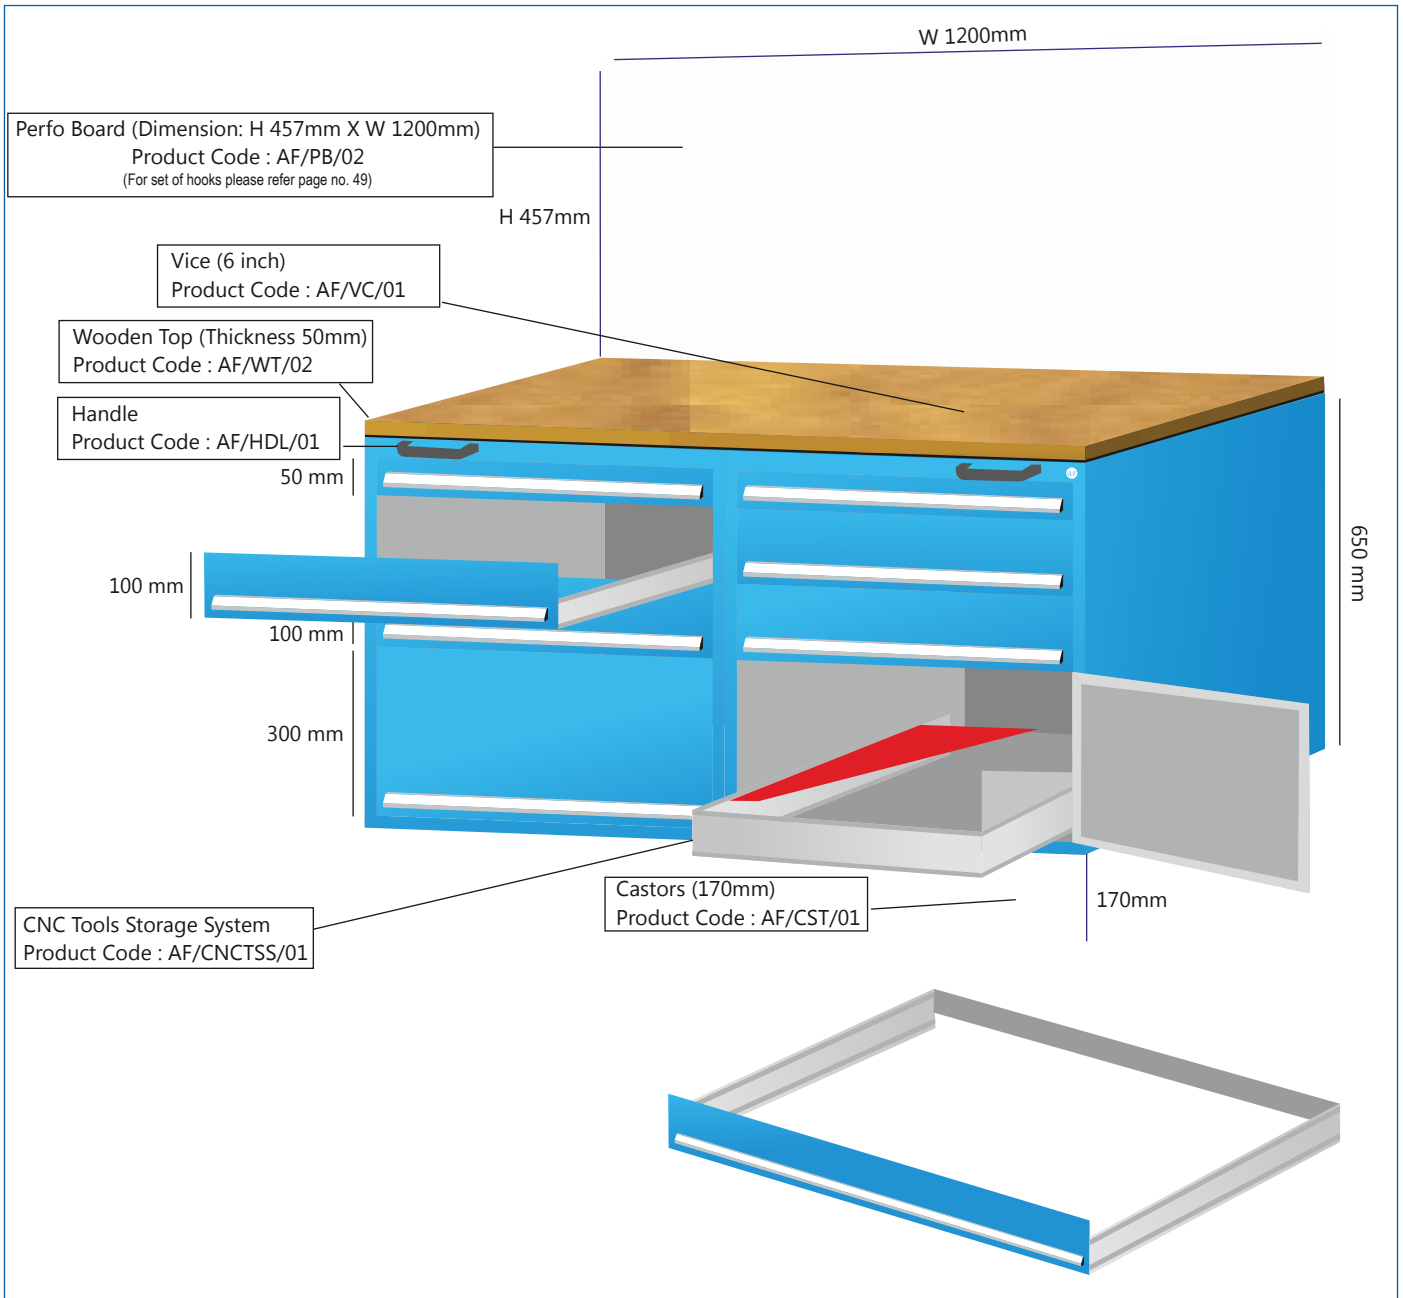

# Cabinet *Collection*

---

**4 Drawer Double Tool Cabinet**

Product Code: AF/DTC/04/01  
 (Dimension: H 650mm X W 1200mm X D 600mm)

Product Code: AF/DTC/04/01A  
 (Dimension: H 650mm X W 1400mm X D 680mm)