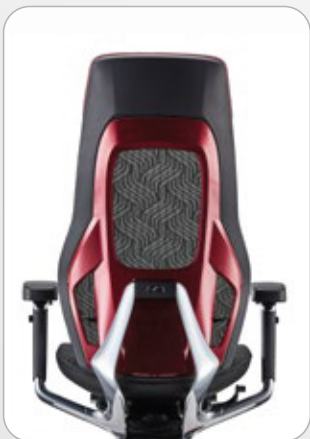

The unique combination of craftsmanship and innovation