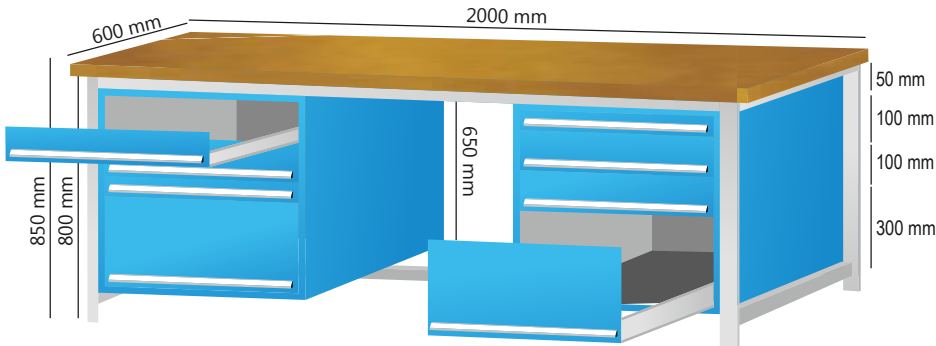

Workbench with 4 Drawer Double Tool Cabinets

Product Code: [AF/WB/02/DTC/04/01](#)
Workbench (Dimension
H 850mm X W 2000mm X D 600mm)
Tool Cabinet (Dimension
H 650mm X W 600mm X D 600mm)