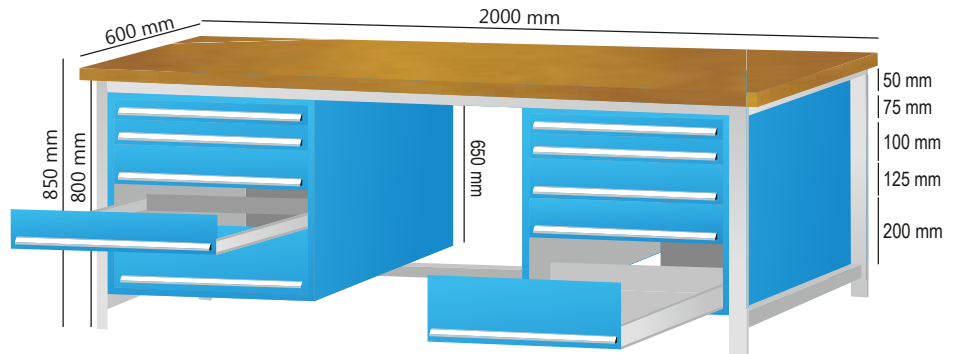

Workbench with 5 Drawer Double Tool Cabinets

Product Code: [AF/WB/02/DTC/05/01](#)
Workbench (Dimension
H 850mm X W 2000mm X D 600mm)
Tool Cabinet (Dimension
H 650mm X W 600mm X D 600mm)