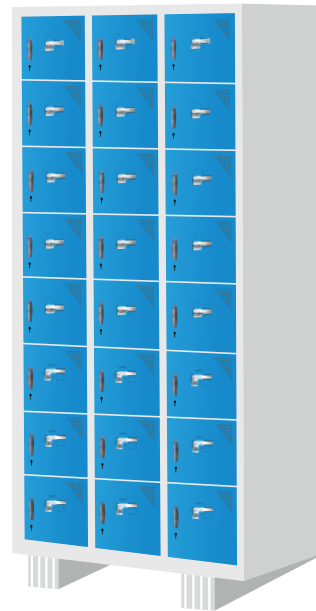

Industrial Lockers - Twenty Four Tier
Product Code: AF/IL/24
(Dimension: H 1980mm X W 914mm X D 483mm)
with twenty four lockers