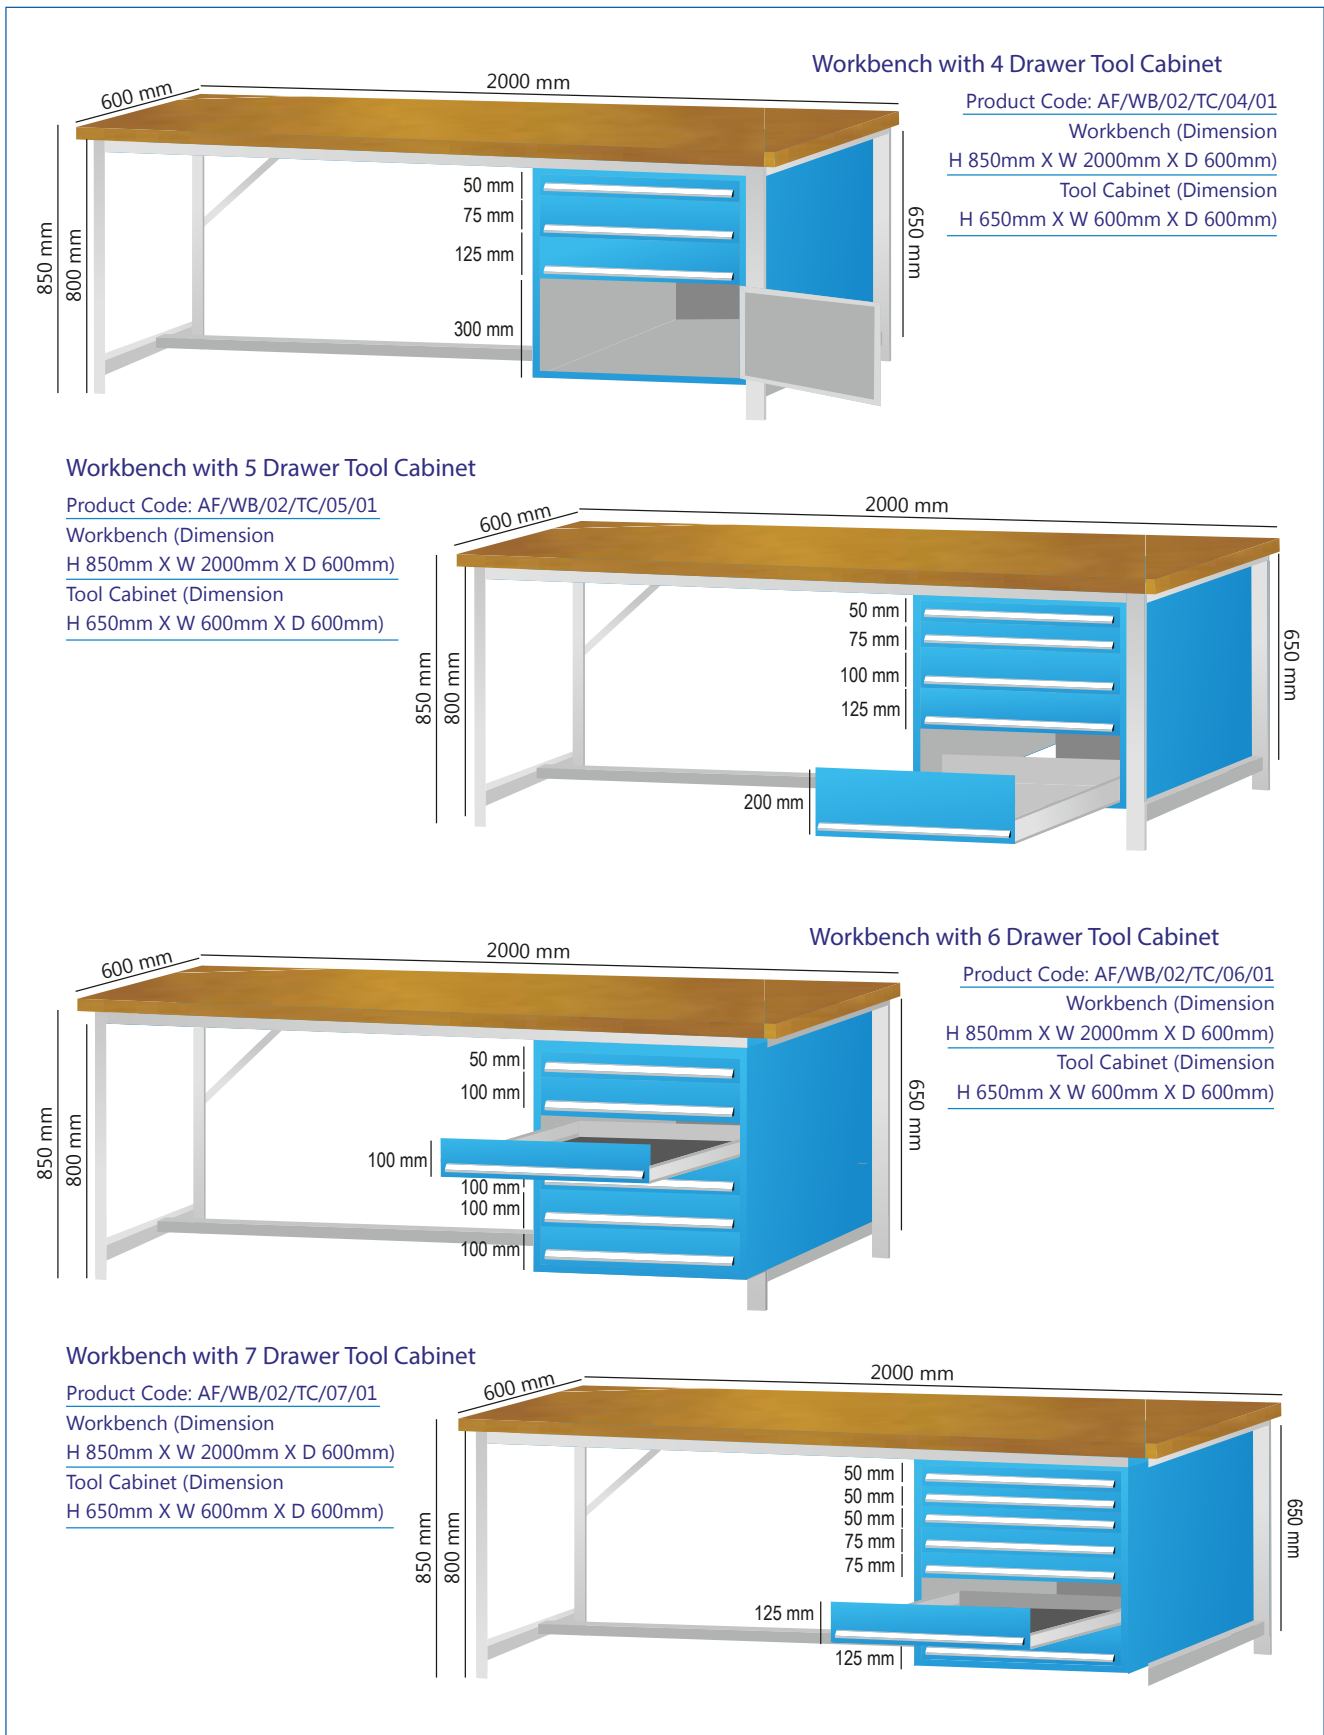

Product Code: AF/TTC/07/01A  
 (Dimension: H 650mm X W 2100mm X D 680mm)

**Workbench with Perfo Board and 4 Drawer Double Tool Cabinets**

Product Code: AF/WB/02/DTC/04/01/PB/04

Workbench (Dimension: H 850mm X W 2000mm X D 600mm)