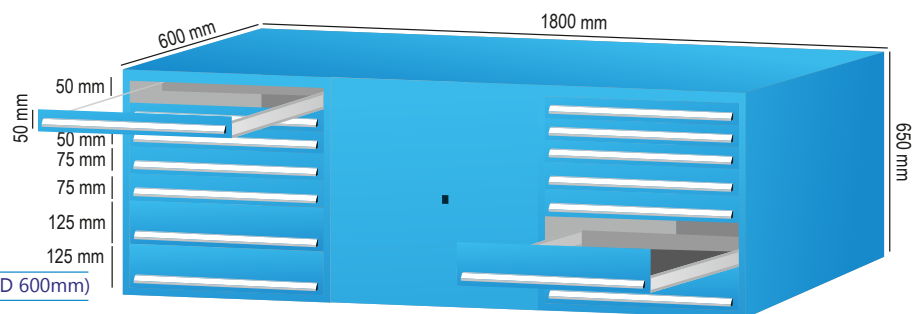

7 Drawer Triple Tool Cabinet

Product Code: AF/TTC/07/01
(Dimension: H 650mm X W 1800mm X D 600mm)

Product Code: AF/TTC/07/01A
(Dimension: H 650mm X W 2100mm X D 680mm)