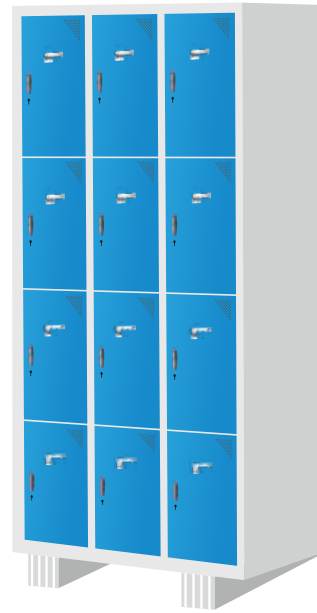

Industrial Lockers - Twelve Tier
Product Code: AF/IL/12
(Dimension: H 1980mm X W 914mm X D 483mm)
with twelve lockers