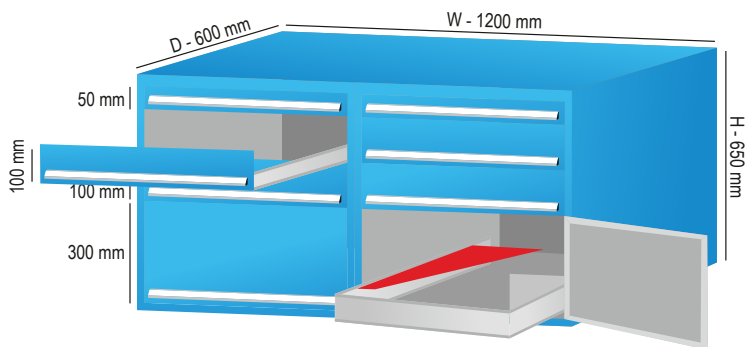

# Cabinet *Collection*

---

**4 Drawer Double Tool Cabinet**

Product Code: AF/DTC/04/01  
 (Dimension: H 650mm X W 1200mm X D 600mm)

Product Code: AF/DTC/04/01A  
 (Dimension: H 650mm X W 1400mm X D 680mm)