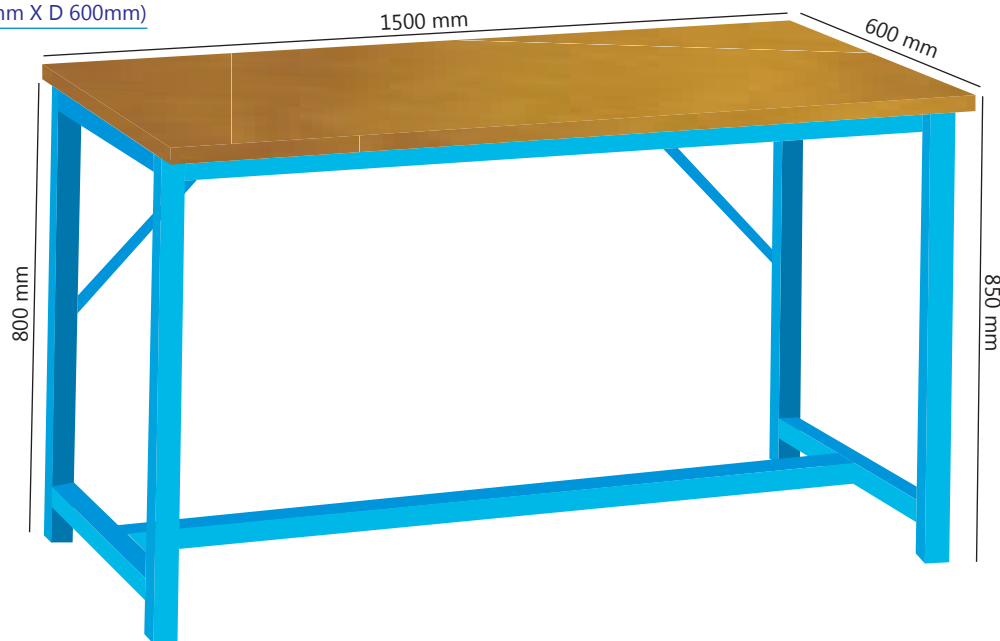

# Work Benches *Collection*

---

Static Workbench

Product Code: AF/WB/01

(Dimension: H 850mm X W 1500mm X D 600mm)

Static Workbench

Product Code: AF/WB/02

(Dimension: H 850mm X W 2000mm X D 600mm)