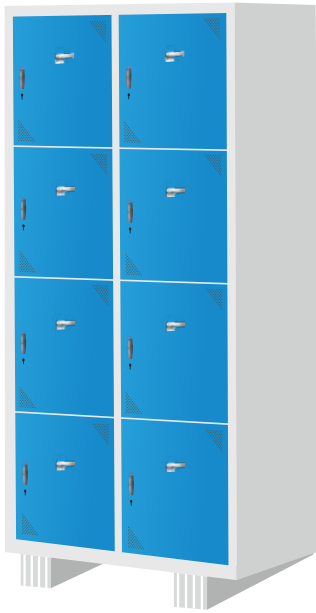

Industrial Lockers - Eight Tier
Product Code: AF/IL/08
(Dimension: H 1980mm X W 914mm X D 483mm)
with eight lockers