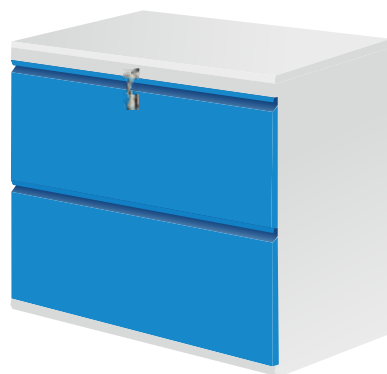

Lateral Filing Cabinet

Product Code: AF/LFC/02

(Dimension: H 700mm X W 760mm X D 465mm)

Product Code: AF/LFC/02A

(Dimension: H 700mm X W 915mm X D 465mm)