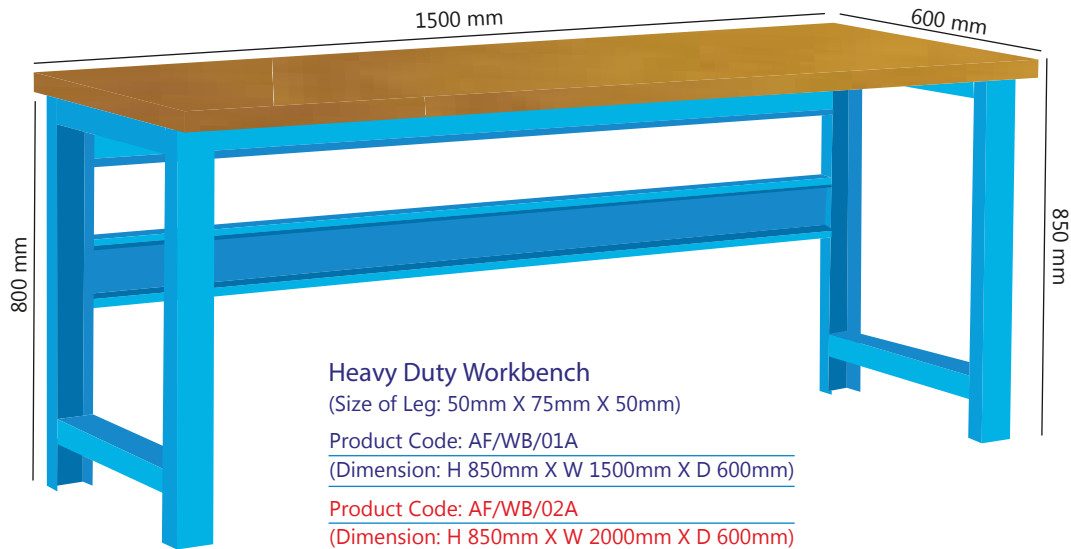

# Work Benches *Collection*

---

Static Workbench

Product Code: AF/WB/01

(Dimension: H 850mm X W 1500mm X D 600mm)

Static Workbench

Product Code: AF/WB/02

(Dimension: H 850mm X W 2000mm X D 600mm)