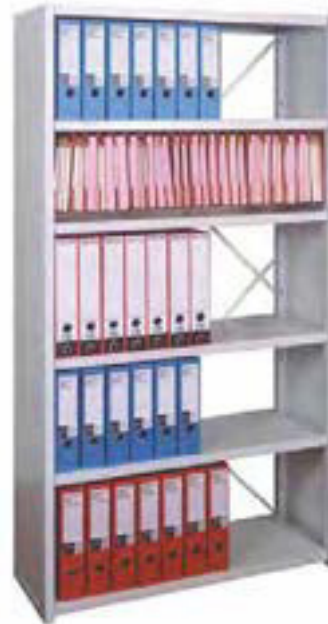

Filing Rack
Product Code: AF/FR/01
(Dimension: H 1980mm X W 914mm X D 305mm)
with four shelves