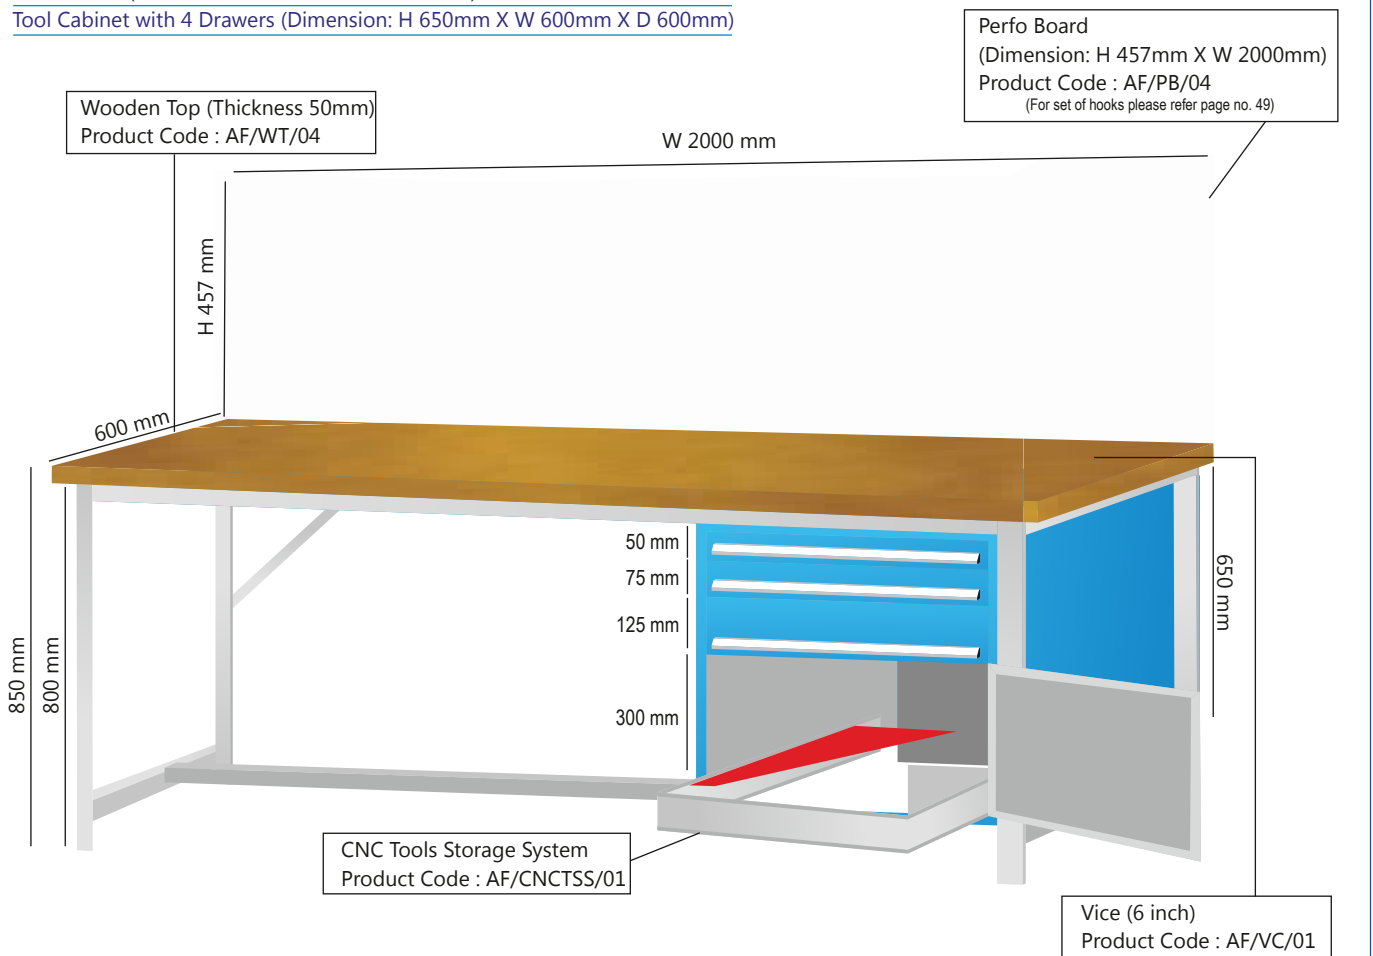

**Workbench with Perfo Board and 4 Drawer Tool Cabinet**

Product Code: AF/WB/02/TC/04/01/PB/04

Workbench (Dimension: H 850mm X W 2000mm X D 600mm)

Perfo Board (Dimension: H 457mm X W 2000mm)

Tool Cabinet with 4 Drawers (Dimension: H 650mm X W 600mm X D 600mm)