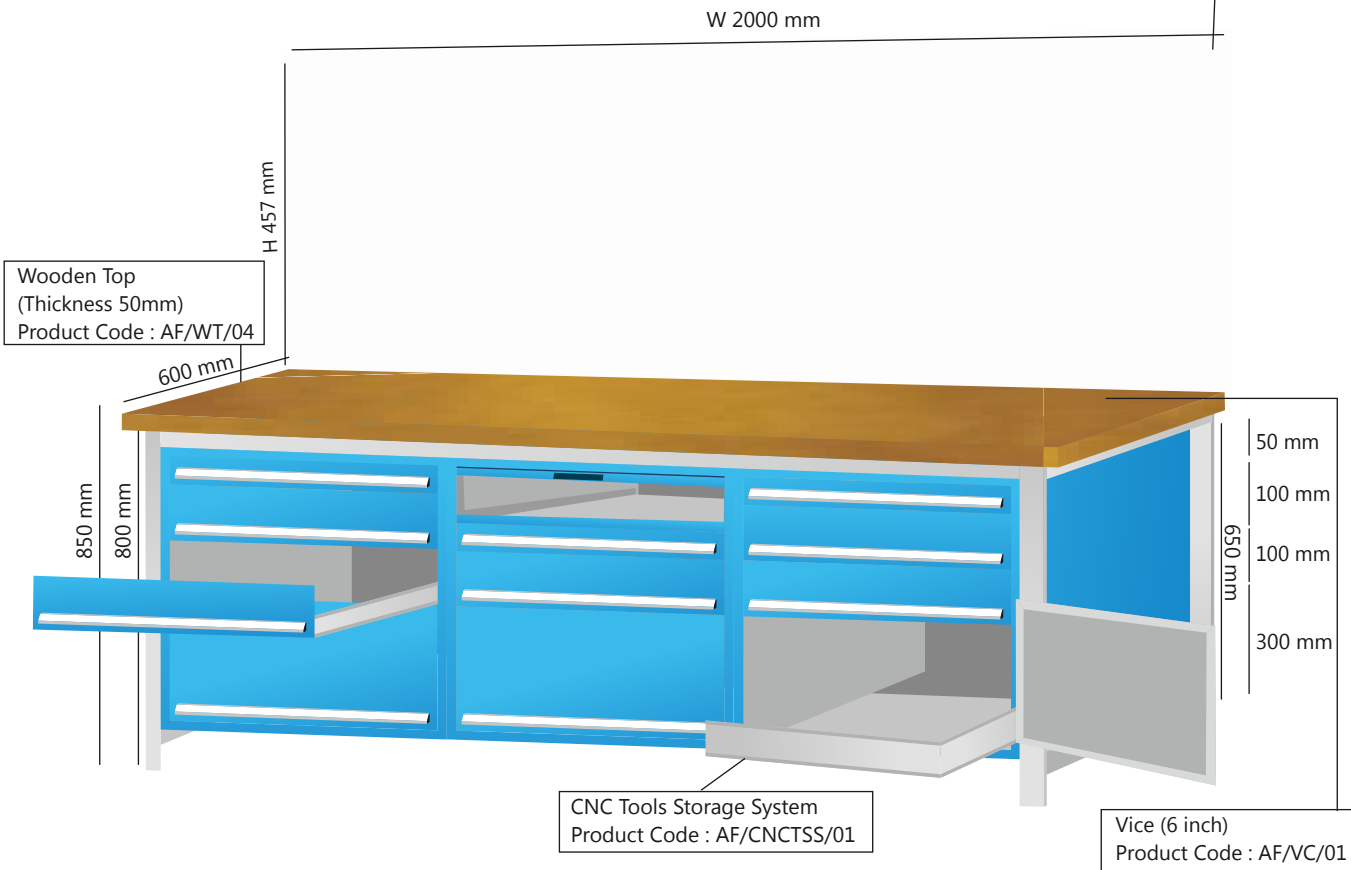

Workbench with Perfo Board and 4 Drawer Triple Tool Cabinets

Product Code: AF/WB/02/TTC/04/01/PB/04

Workbench (Dimension: H 850mm X W 2000mm X D 600mm)

Perfo Board (Dimension: H 457mm X W 2000mm)

4 Drawer Triple Tool Cabinet (Dimension: H 650mm X W [600+600+600]mm X D 600mm)

Perfo Board (Dimension: H 457mm X W 2000mm)
Product Code : AF/PB/04
(For set of hooks please refer page no. 49)