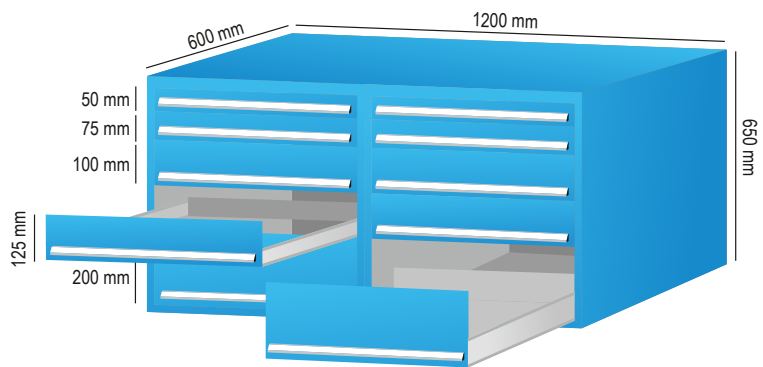

5 Drawer Double Tool Cabinet

Product Code: AF/DTC/05/01
(Dimension: H 650mm X W 1200mm X D 600mm)

Product Code: AF/DTC/05/01A
(Dimension: H 650mm X W 1400mm X D 680mm)