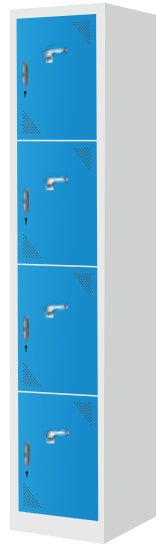

Industrial Column Lockers - Four Tier
Product Code: AF/ICL/04
(Dimension: H 1905mm X W 380mm X D 457mm)
with four lockers