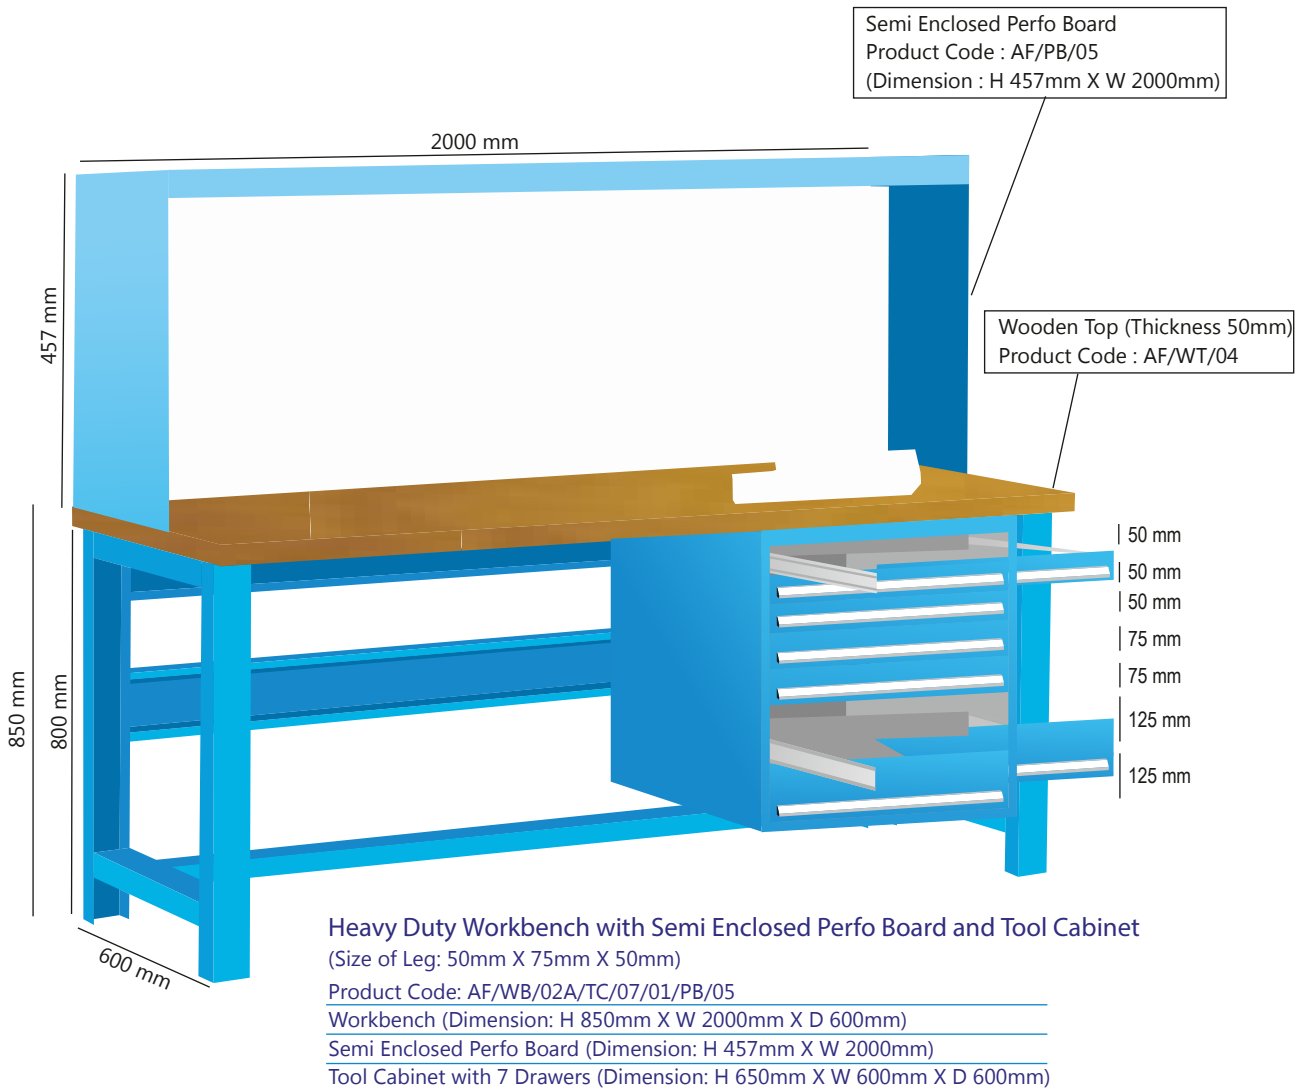

**Workbench with Perfo Board and 4 Drawer Tool Cabinet**

Product Code: AF/WB/02/TC/04/01/PB/04

Workbench (Dimension: H 850mm X W 2000mm X D 600mm)

Perfo Board (Dimension: H 457mm X W 2000mm)

Tool Cabinet with 4 Drawers (Dimension: H 650mm X W 600mm X D 600mm)