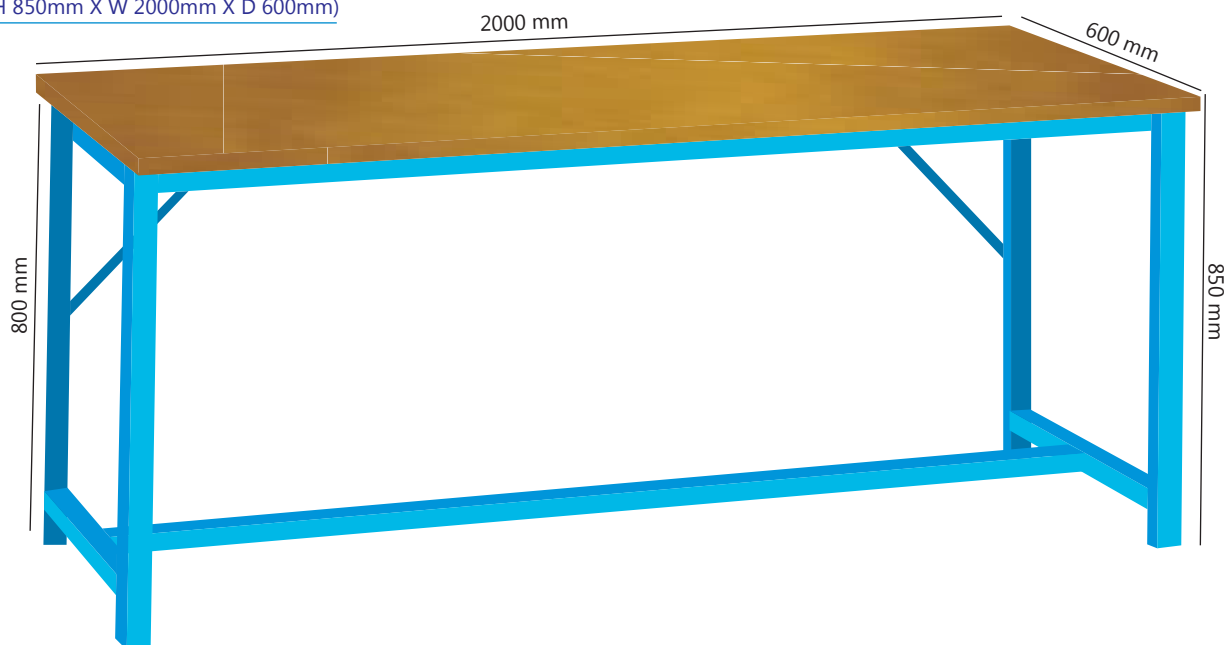

# Work Benches *Collection*

---

Static Workbench

Product Code: AF/WB/01

(Dimension: H 850mm X W 1500mm X D 600mm)

Static Workbench

Product Code: AF/WB/02

(Dimension: H 850mm X W 2000mm X D 600mm)